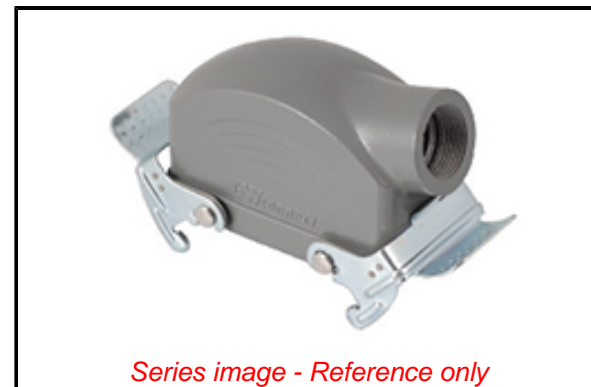

PLEASE CHECK WWW.MOLEX.COM FOR LATEST PART INFORMATION

Part Number: [0936011339](#)
Status: **Active**
Overview: GWconnect Heavy Duty Connectors (HDC)
Description: GWconnect STD - Standard, Double Lever Hood, Die-cast Aluminum, with 2 Levers, Side Entry, Size 10B «57x27», Extended Pg16 Thread, Grey

Documents:

[RoHS Certificate of Compliance (PDF)](#)

Agency Certification

CSA 256883
UL E249674

General

Product Family Industrial Connectors / Enclosures
Series [93601](#)
Component Size 10B «57X27»
Component Type Double Lever Hood
IP Rating IP66
Overview [GWconnect Heavy Duty Connectors (HDC)](#)
Product Category Heavy Duty Connectors
Product Name GWconnect
Standard ANSI/UL 50, ANSI/UL 50 E, CSA C22.2 No.94-1-2, EN 61984
Type STD
UPC 887191885469

Physical

Entry Location Side
Hood Coating Polyester Powder
Hood Color GREY RAL 7037
Lock to Mating Part Yes
Material - Hood Die-cast Aluminum
Material - Lever Galvanized Steel
Net Weight 177.200/g
Number of Levers 2
Packaging Type Bag
Thread Size Pg16
Thread Type (Pg)

Electrical

Voltage - Maximum 500V

Material Info

Engineering Number 7810.5092.0

Series image - Reference only

EU ELV

Not Relevant

EU RoHS

Compliant

REACH SVHC

Not Reviewed

Halogen-Free

Status

Not Reviewed

For more information, please visit [Contact US](#)

China ROHS

ELV

RoHS Phthalates

China RoHS

Green Image

Not Relevant

Not Contained

Search Parts in this Series

[93601 Series](#)

Use With

Size 10B «57x27» S-D, S-DD, S-E, S-EE, S-EP, S-ES, S-HSB, S-ESHV, S-K, S-M, and S-EHV Inserts