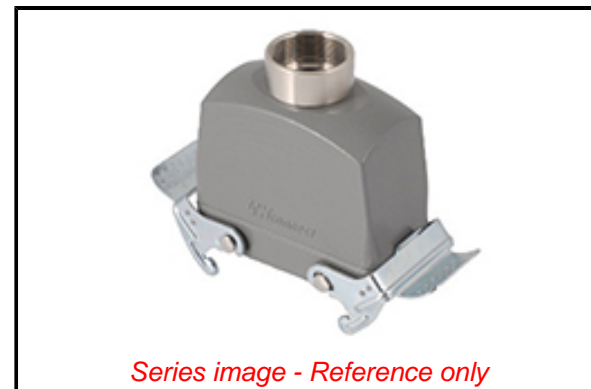

PLEASE CHECK WWW.MOLEX.COM FOR LATEST PART INFORMATION

Part Number: [0936011323](#)
Status: **Active**
Overview: GWconnect Heavy Duty Connectors (HDC)
Description: GWconnect STD - Standard, Double Lever Hood, Die-cast Aluminum, with 2 Levers, Top Entry, Size 10B «57x27», Pg29 Extended Threaded Fitting, High Construction, Grey

Documents:

[RoHS Certificate of Compliance (PDF)](#)

Agency Certification

CSA 256883
UL E249674

General

Product Family Industrial Connectors / Enclosures
Series [93601](#)
Component Size 10B «57X27»
Component Type Double Lever Hood
IP Rating IP66
Overview [GWconnect Heavy Duty Connectors (HDC)](#)
Product Category Heavy Duty Connectors
Product Name GWconnect
Standard ANSI/UL 50, ANSI/UL 50 E, CSA C22.2 No.94-1-2, EN 61984
Type STD
UPC 887191884301

Physical

Entry Location Top
Hood Coating Polyester Powder
Hood Color GREY RAL 7037
Lock to Mating Part Yes
Material - Hood Die-cast Aluminum
Material - Lever Galvanized Steel
Number of Levers 2
Packaging Type Bag
Thread Size Pg29
Thread Type (Pg)

Electrical

Voltage - Maximum 500V

Material Info

Engineering Number 7810.5073.0

EU ELV

Not Reviewed

EU RoHS

Not Reviewed

REACH SVHC

Not Reviewed

Halogen-Free

Status

Not Reviewed

For more information, please visit [Contact US](#)

China ROHS Not Reviewed

ELV Not Reviewed

RoHS Phthalates Not Reviewed

Search Parts in this Series

[93601 Series](#)

Use With

Size 10B «57x27» S-D, S-DD, S-E, S-EE, S-EP, S-ES, S-HSB, S-ESHV, S-K, S-M, and S-EHV Inserts