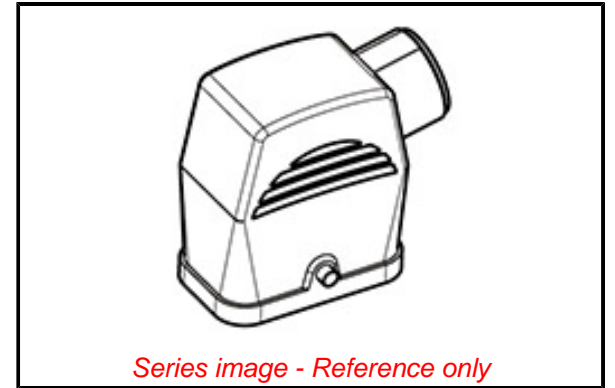

PLEASE CHECK WWW.MOLEX.COM FOR LATEST PART INFORMATION

Part Number: [0936011019](#)
Status: **Active**
Overview: GWconnect Heavy Duty Connectors (HDC)
Description: GWconnect STD - Standard, Single Lever Hood, Polyamide, with 2 Pegs, Side Entry, without Cable Gland, Size «32x13», Pg16 Thread, Black

Documents:

[RoHS Certificate of Compliance (PDF)](#)

Agency Certification

CSA 256883
UL E249674

General

Product Family Industrial Connectors / Enclosures
Series [93601](#)
Component Size «32X13»
Component Type Single Lever Hood
IP Rating IP66, IP67
Overview [GWconnect Heavy Duty Connectors (HDC)](#)
Product Category Heavy Duty Connectors
Product Name GWconnect
Standard ANSI/UL 50, ANSI/UL 50 E, CSA C22.2 No.94-1-2, EN 61984
Type STD
UPC 887191865867

Physical

Cable Diameter 8.00-14.00mm
Entry Location Side
Flammability UL 94V-0
Hood Color Black RAL 9005
Lock to Mating Part Yes
Material - Hood Polyamide
Material - Peg Polyamide
Net Weight 24.000/g
Number of Pegs 2
Packaging Type Bag
Thread Size Pg16
Thread Type (Pg)

Electrical

Voltage - Maximum 500V

Material Info

Engineering Number 7808.6640.1

EU ELV

Not Relevant

EU RoHS

Compliant

REACH SVHC

Not Contained Per - ED/71/2019 (16 July 2019)

Halogen-Free

Status

Not Reviewed

For more information, please visit [Contact US](#)

China ROHS

ELV

RoHS Phthalates

China RoHS

Green Image

Not Relevant

Not Contained

Search Parts in this Series

[93601 Series](#)

Use With

Size «32x13» S-QD Inserts and 8.00-14.00mm Cable Diameter (Pg16) Polyamide Cable Gland