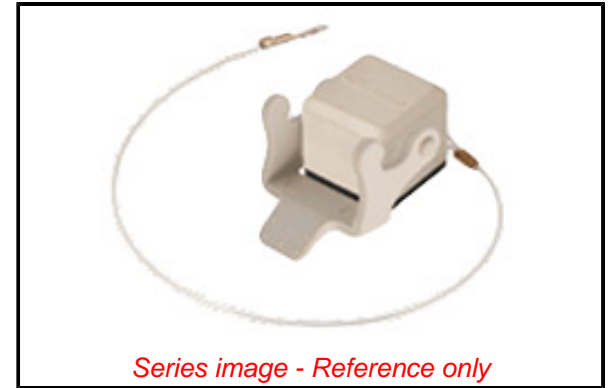

PLEASE CHECK WWW.MOLEX.COM FOR LATEST PART INFORMATION

Part Number: [0936010712](#)
Status: **Active**
Overview: GWconnect Heavy Duty Connectors (HDC)
Description: GWconnect STD - Standard, Cover for Female Inserts, Polyamide, with 1 Lever, with Gasket, Size 3A «21x21», Grey

Documents:

[Drawing (PDF)](#) [RoHS Certificate of Compliance (PDF)](#)

Agency Certification

CSA 256883
UL E249674

General

Product Family Industrial Connectors / Enclosures
Series [93601](#)
Comments With nylon wire tether line.
Component Size 3A «21x21»
Component Type Cover
IP Rating IP66, IP67
Overview [GWconnect Heavy Duty Connectors (HDC)](#)
Product Category Heavy Duty Connectors
Product Name GWconnect
Type STD
UPC 887191844190

Physical

Cover Color Grey RAL 9002
Flammability UL 94V-0
Lock to Mating Part Yes
Material - Cover Polyamide
Material - Lever Polyamide
Net Weight 10.000/g
Number of Levers 1
Packaging Type Bag

Material Info

Engineering Number 7803.6879.0

Reference - Drawing Numbers

Sales Drawing 936010712-000

EU ELV

Not Relevant

EU RoHS

Compliant

REACH SVHC

Not Reviewed

Halogen-Free

Status

Not Reviewed

For more information, please visit [Contact US](#)

China ROHS

ELV

RoHS Phthalates

China RoHS

Green Image

Not Relevant

Not Contained

Search Parts in this Series

[93601 Series](#)

Use With

Enclosures with with Size 3A «21x21»
Female Inserts