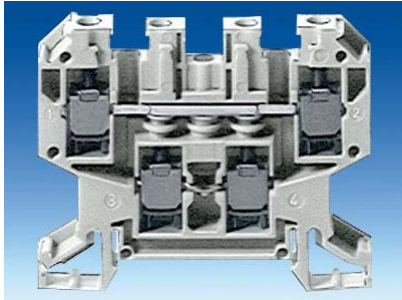

← Display product list

8WA1011-6DG11 DOPPELST.KL.1-POL.,BEIGE

Product information

Entries

Technical Data

Product description

TWO-TIER TERMINAL THERMOPLAST CONNECTION ON BOTH SIDES 1-POLE, BEIGE, 6,5MM, SIZE 4 DOUBLE CONNECTION