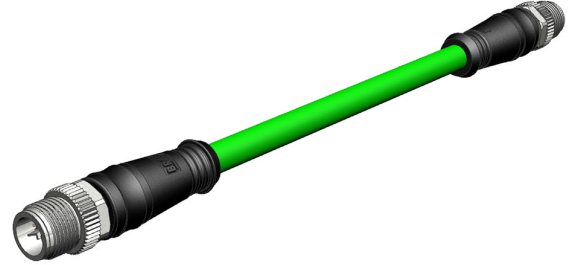

**Part Number :** [1203410945](#)

**Product Description :** Micro-Change (M12) CAT6A Double-Ended Cordset, 8 Poles, X-Coded, Male (Straight) to Male (Straight), 26 AWG, Green Teal Shielded TPE Cable, 23.0m (75.46') Length

**Series Number :** 120341

**Status :** Active

**Product Category :** Circular Industrial Cordsets

**Engineering Number :** E22E06021M230

---

### General

Status	Active
Category	Circular Industrial Cordsets
Series	120341
Description	Micro-Change (M12) CAT6A Double-Ended Cordset, 8 Poles, X-Coded, Male (Straight) to Male (Straight), 26 AWG, Green Teal Shielded TPE Cable, 23.0m (75.46') Length
IP Rating	IP67
Performance Category	6A
Product Name	Micro-Change (M12) Cat6A,Industrial Ethernet
Protocol	EtherNet
Type	Double Ended
UPC	195842024694