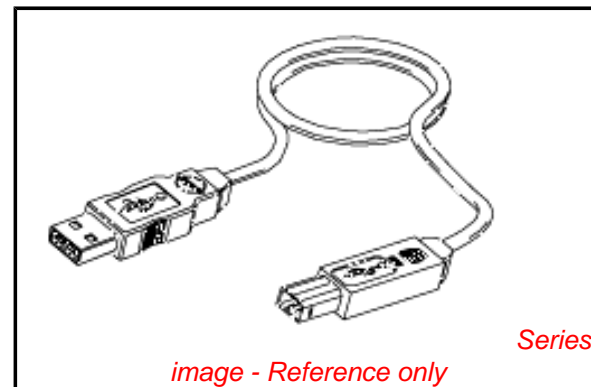

PLEASE CHECK WWW.MOLEX.COM FOR LATEST PART INFORMATION

Part Number: [88732-9200](#)
Status: **Active**
Overview: USB
Description: Universal Serial Bus (USB) Shielded I/O Cable Assembly: A-to-B Full-Rated, 2.09m Length

Documents:

[3D Model](#) [RoHS Certificate of Compliance (PDF)](#)
[Drawing (PDF)](#)

General

Product Family	Cable Assemblies
Series	88740
Comments	Full-rated
Connector to Connector	USB Type A-to-B
Overview	<u>USB</u>
Product Name	USB
UPC	800753679689

Physical

Cable Length	2.09m
Circuits (Loaded)	4
Gender	Male-Male
Lock to Mating Part	Yes
Net Weight	93.500/g
Packaging Type	Bag
Single Ended	No
Wire Insulation Diameter	N/A
Wire Size AWG	28
Wire/Cable Type	Round

Electrical

Current - Maximum per Contact	1A
Shielded	Yes

Material Info

EU RoHS

**ELV and RoHS
Compliant**

REACH SVHC

Not Reviewed

Low-Halogen Status

Not Low-Halogen

China RoHS

**Need more information on product
environmental compliance?**

Email productcompliance@molex.com
For a multiple part number RoHS Certificate of Compliance, [click here](#)

Please visit the [Contact Us](#) section for any non-product compliance questions.

Search Parts in this Series
[88740Series](#)