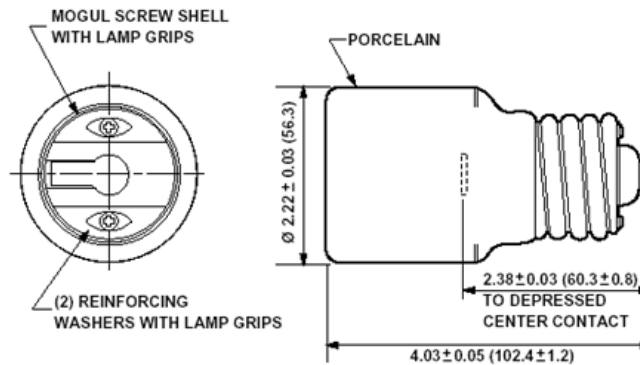

RoHS Compliant : Yes

Technical Information

Material Specifications

Application : To Be Used in Porcelain Sockets Only

Shell Material : Nickel-Plated Copper Alloy

Voltage : 600 Volt

Wattage Rating : 1500W

Product Features

Mechanical Specifications

Construction : One-Piece

Extension Length : 2-3/8 Inch

Lamp Socket Base : Mogul-Mogul

Standards and Certifications

CSA Certified : File LR-1863

UL Listed : File E13396

SPECIFICATION SUBMITTAL