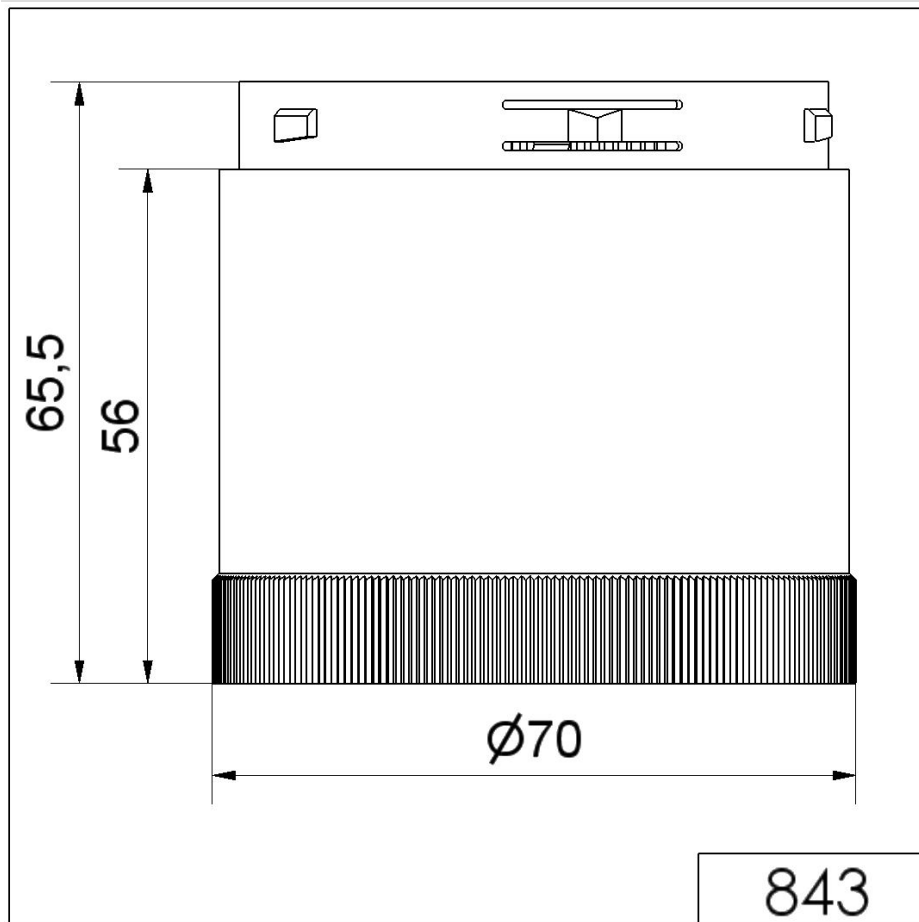

KombiSIGN 70 / LED EVS Element 843

LED EVS element 24VDC GN

DRAWING

For additional installation and mounting information, refer to the appropriate user guide at www.werma.com. This printed copy is for information only and is subject to alteration.