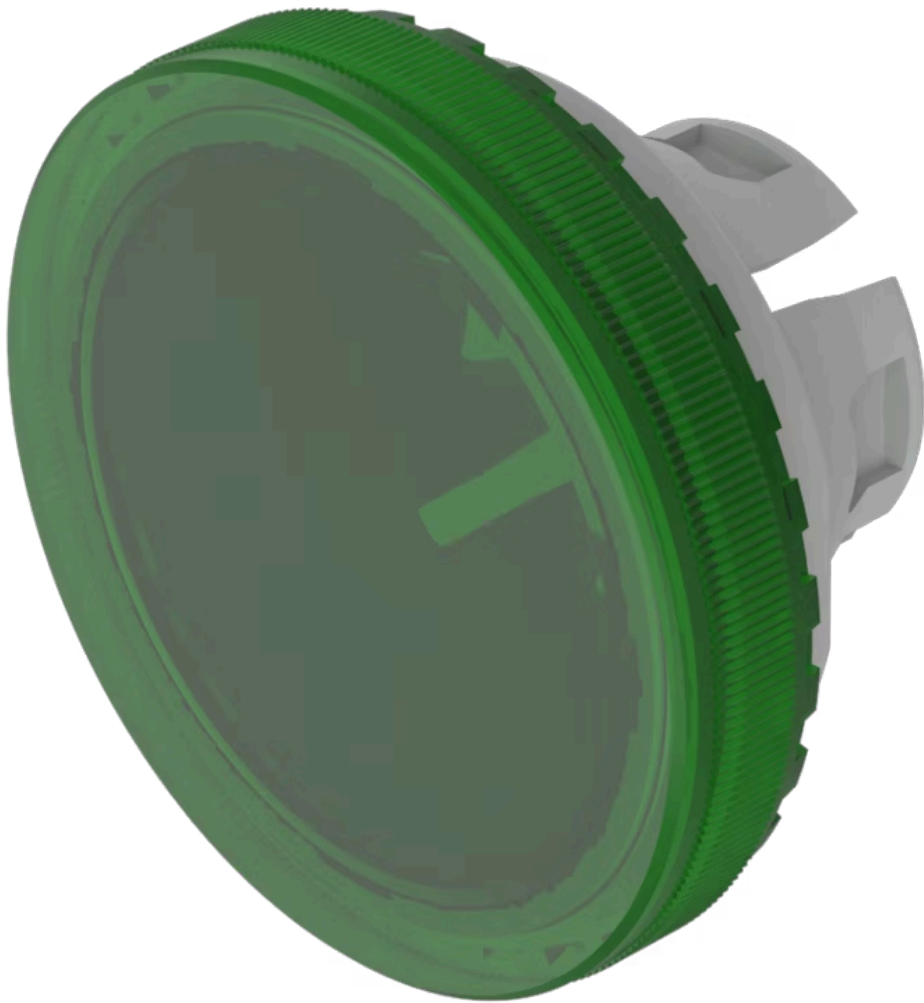

Lens

84-
7111.500

<https://eao.com/p/84-7111.500>

Your product:

84-7111.500
Lens

OPERATING-/INDICATION PART

Lens illumination:	illuminative
Lens colour:	Green
Lens shape:	flush
Lens material:	Plastic
Lens optics:	transparent
Shape of illumination:	Front

MECHANICAL CHARACTERISTIC

Weight:	0.001 kg
----------------	----------

OTHER

Dimension:	Ø 19.7 mm
Symbol:	no symbol
Short Description:	Lens, Ø 19.7 mm, illuminative, no symbol, Green, flush, Plastic