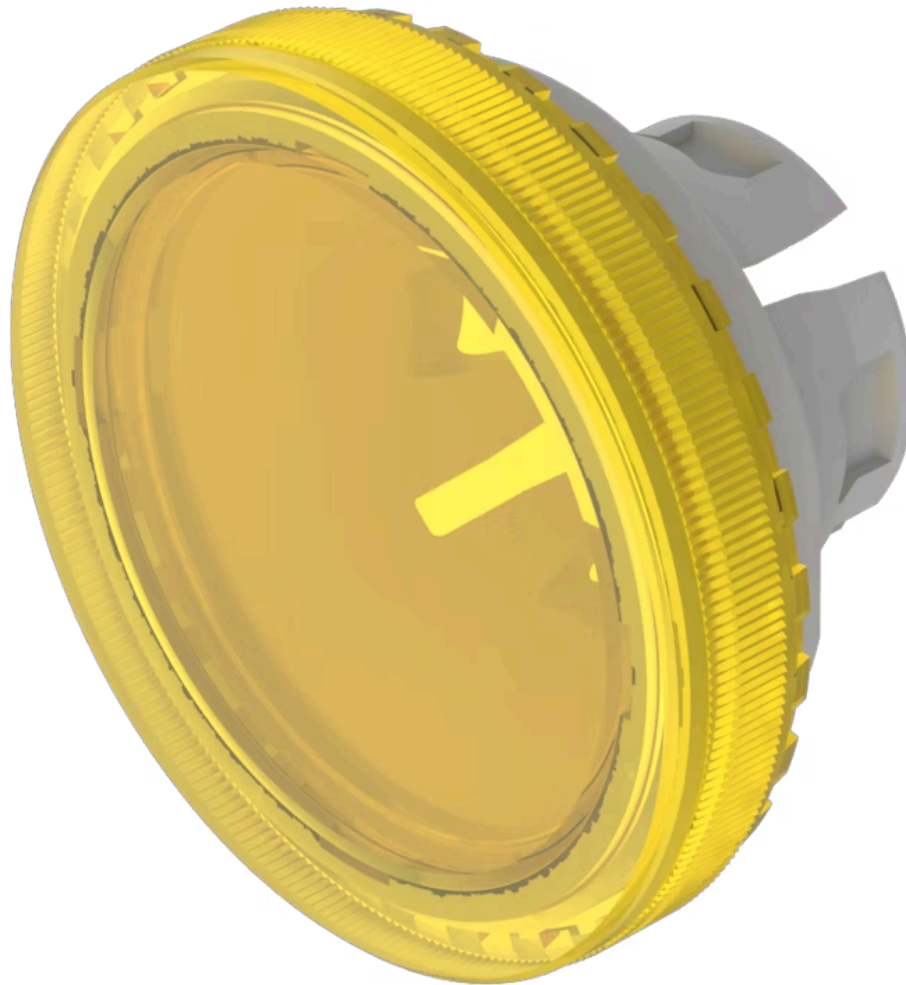

Lens

84-
7111.400

<https://eao.com/p/84-7111.400>

Your product:

84-7111.400
Lens

OPERATING-/INDICATION PART

Lens illumination:	illuminative
Lens colour:	Yellow
Lens shape:	flush
Lens material:	Plastic
Lens optics:	transparent
Shape of illumination:	Front

MECHANICAL CHARACTERISTIC

Weight:	0.001 kg
----------------	----------

OTHER

Dimension:	Ø 19.7 mm
Symbol:	no symbol
Short Description:	Lens, Ø 19.7 mm, illuminative, no symbol, Yellow, flush, Plastic