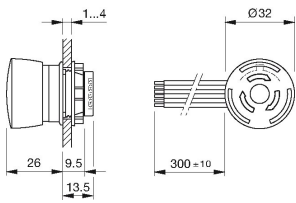

Attention: The preview is based on a sample product. This can differ from your current configuration.

Mounting

Mounting cut-out	Ø 22,3 mm
Design	raised
Behind panel depth	13,5 mm

Front

Front dimension	Ø 32 mm
Front shape	round

Cable Version

EAO – Your Expert Partner for Human Machine Interfaces

84-5021.2B40 - Emergency-stop switch complete, foolproof EN IEC 60947-5-5

Cable type

Flat ribbon cable

Function

Emergency stop switch

EAO – Your Expert Partner for Human Machine Interfaces

84-5021.2B40 - Emergency-stop switch complete, foolproof EN IEC 60947-5-5

Dimensions

F1 = Flat ribbon cable

Mounting cut-outs

Wiring diagram

Component layout

Additional information

Twist to unlock clockwise
 Position indication ring black
 Application as per DIN EN ISO 13850 and EN 60204-1
 Standard version: Flat ribbon-cable length 300 mm or plug-in terminal 2.8 x 0.5 mm
 Other options on request: Customisation of flat ribbon-cable and connectors
 Luminosity and wave length variations caused by LED manufacturing processes may cause slight differences regarding the illumination