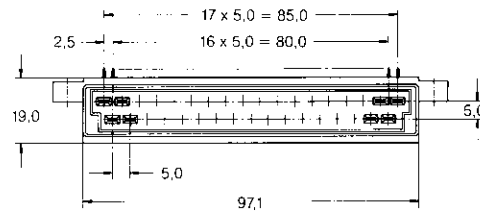

Male Connectors, Single Row and Double Row (continued)

35 Positions

- Part No. **828822-1**
Brass, tin plated (black)
Part No. **828822-2**
Brass, silver plated (black)
Part No. **828822-3**
Brass, gold plated (black)
Part No. **828822-5**
Brass, tin plated (black)
Part No. **828822-6**
Brass, silver plated (blue)