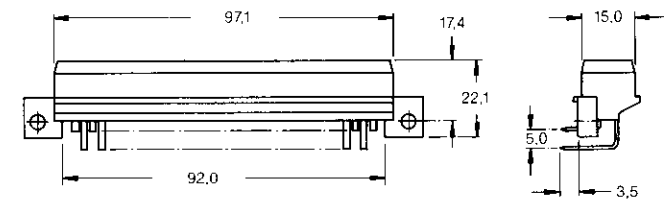

Male Connectors, Single Row and Double Row (continued)

35 Positions

- Part No. **828822-1**
Brass, tin plated (black)
Part No. **828822-2**
Brass, silver plated (black)
Part No. **828822-3**
Brass, gold plated (black)
Part No. **828822-5**
Brass, tin plated (black)
Part No. **828822-6**
Brass, silver plated (blue)