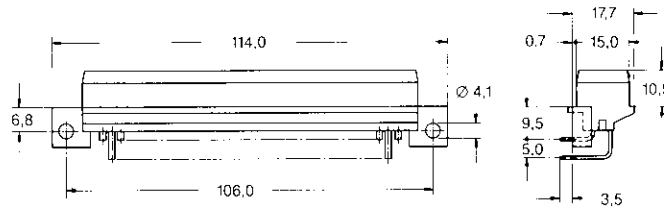

Male Connectors, Single Row and Double Row (continued)

35 Positions

- Part No. **828822-1**
Brass, tin plated (black)
Part No. **828822-2**
Brass, silver plated (black)
Part No. **828822-3**
Brass, gold plated (black)
Part No. **828822-5**
Brass, tin plated (black)
Part No. **828822-6**
Brass, silver plated (blue)