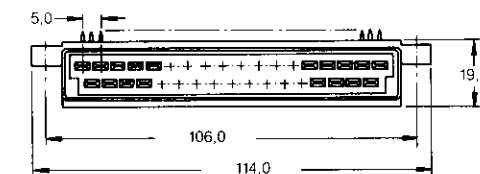

Male Connectors, Single Row and Double Row (continued)

35 Positions

- Part No. **828822-1**
Brass, tin plated (black)
Part No. **828822-2**
Brass, silver plated (black)
Part No. **828822-3**
Brass, gold plated (black)
Part No. **828822-5**
Brass, tin plated (black)
Part No. **828822-6**
Brass, silver plated (blue)