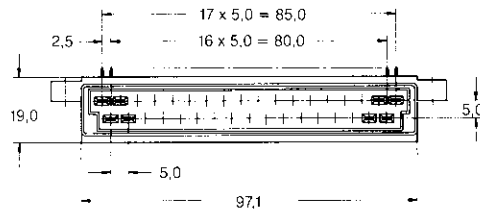

Male Connectors, Single Row and Double Row (continued)

35 Positions

- Part No. **828822-1**
Brass, tin plated (black)
Part No. **828822-2**
Brass, silver plated (black)
Part No. **828822-3**
Brass, gold plated (black)
Part No. **828822-5**
Brass, tin plated (black)
Part No. **828822-6**
Brass, silver plated (blue)