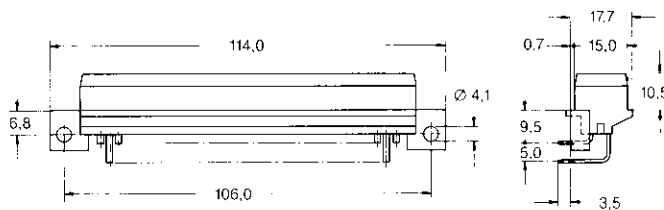

Male Connectors, Single Row and Double Row (continued)

35 Positions

- Part No. **828822-1**
Brass, tin plated (black)
Part No. **828822-2**
Brass, silver plated (black)
Part No. **828822-3**
Brass, gold plated (black)
Part No. **828822-5**
Brass, tin plated (black)
Part No. **828822-6**
Brass, silver plated (blue)