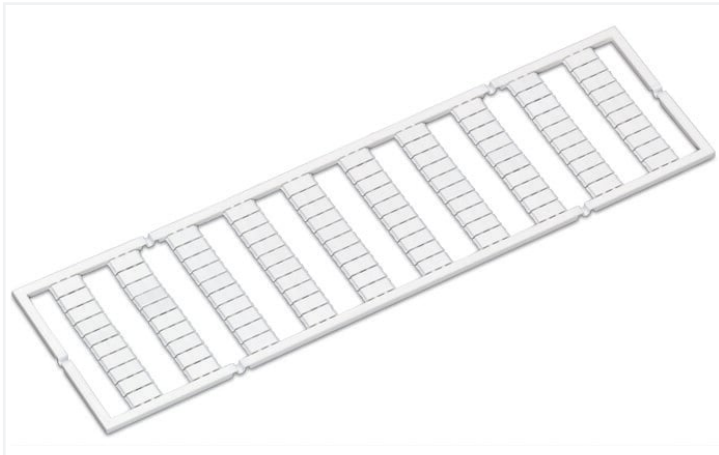

Data Sheet | Item Number: 793-900

WMB marking card; as card; MARKED; 101, 103, 105, ..., 149 and 102, 104, 106, ..., 150 (2x); not stretchable; Vertical marking; snap-on type; white

<https://www.wago.com/793-900>

Color: ■ white

Similar to illustration

Technical data

Suitable	for double-deck terminal blocks
Marking method	Thermal transfer
Marking	101, 103, 105, ..., 149 and 102, 104, 106, ..., 150
Marking (number)	2
Marking direction	Vertical marking
Marking color	black
Marking type	Numbers
Marking differentiation	Consecutive numbers per strip
Delivery form	Marker card
Delivery form configuration	10 strips with 10 markers per card
Flammability class per UL94	V2

Physical data

Marker/strip width	5 mm
Marker width	5 mm

Mechanical data

Smear resistance	EN 60998-1:2004
------------------	-----------------

Material data

Color	white
UV resistance	EN 60068-2-5:2010 Procedure B
Halogen-free	Yes
Weight	8.8 g
Fire load	0.264 MJ

Commercial data	
Product Group	2 (Terminal Block Accessories)
eCl@ss 10.0	27-14-11-37
eCl@ss 9.0	27-14-11-37
ETIM 8.0	EC000761
ETIM 7.0	EC000761
PU (SPU)	50 (5) pcs
Packaging type	Box
Country of origin	DE
GTIN	4017332397469
Customs tariff number	4911990000