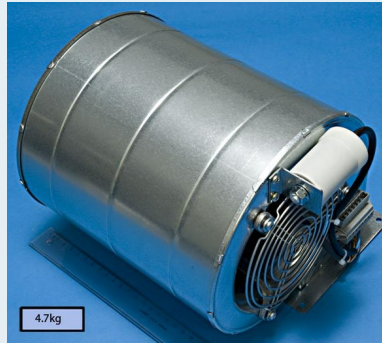

D2E146-AP47-79
D2E146-CD51-23
D2E146-CD51-09
D2E160-AA05-08
D2E160-AB01-06
D2E160-AH01-17
D2E160-AH02-15
D4E180-CA02-36
D4E225-CC01-30
D4E225-CC01-39
D4E225-CC07-37
4214-VAR
RG35P-4DK.7M1

ACS607-0760-3 630KW(ABB fans)
ACS800-204 1GBT(ABB fans)
ACS800-04-0210-3
ACS800-404-2600-7
ACS800-404-1400-7
DCS501B0200-41-2102000(ABB fans)
DCS501B2003-41-2102000(ABB fans)
RH35M-4EK.2F.1R
RH40M-4EK.4I.1R
RD23P-4DW-4I.1L
RD22P-4DW.4N.1R
RD25S-4EW.4N.1L
RD25S-4EW.4I.DL
GR31M-2DK.5H.2R
RG35P-4DK.7M.1R
G2E140-PI51-09
G2E160-AY47-01
G2E180-EH03-01
R2D220-AB02-10

Posted in: [Order Code](#)

[← Older](#)

[Newer →](#)

Privacy & Cookies: This site uses cookies. By continuing to use this website, you agree to their use. [Blogs at WordPress.com.](#)
To find out more, including how to control cookies, see here: [Cookie Policy](#)

Close and accept

[Follow](#) ...