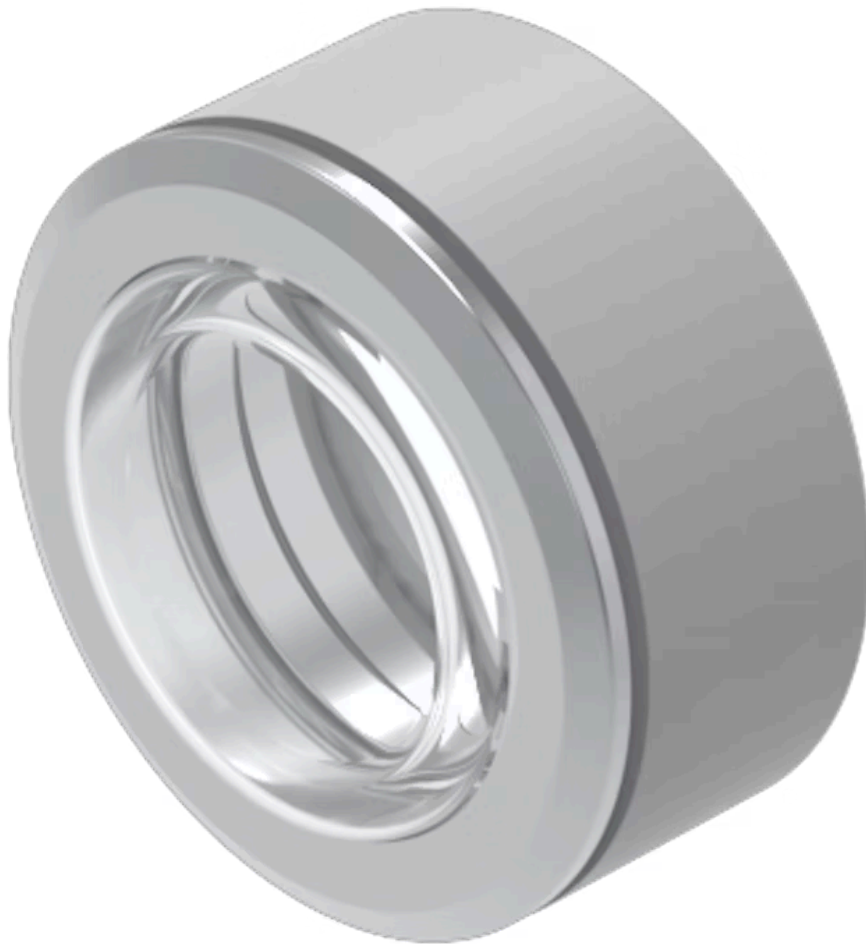

Front bezel set

704.955.3

<https://eao.com/p/704.955.3>

Your product:

704.955.3 Front bezel set

FRONT

Front bezel colour:	Nature
Front bezel material:	Aluminium
Front bezel type:	With transparent silicone membrane

MECHANICAL CHARACTERISTIC

Weight:	0.015 kg
----------------	----------

OTHER

Dimension:	Ø 35 mm
Short Description:	Front bezel set, Nature, Aluminium

Hints:	Front bezel to be mounted with a torque of 0.4 Nm onto actuator, Before assembling remove the flat gasket of the switch, The colour of anodised aluminium parts can vary due to technical production reasons
---------------	--