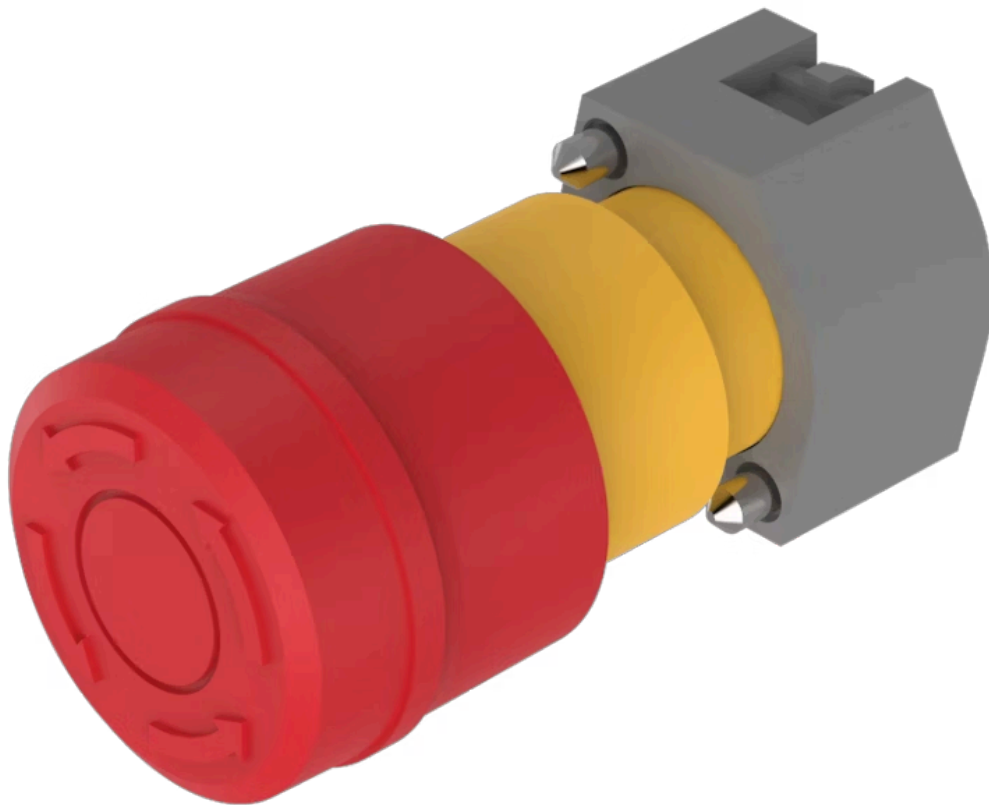

# Actuator

704.064.2A

<https://eao.com/p/704.064.2A>

Your product:

---

## 704.064.2A Actuator

### FRONT

**Front dimension:** Ø 37 mm

### OPERATING-/INDICATION PART

**Lens illumination:** non illuminative

**Lens colour:** Red

**Lens shape:** mushroom-head

**Lens material:** Plastic

**Lens optics:** opaque