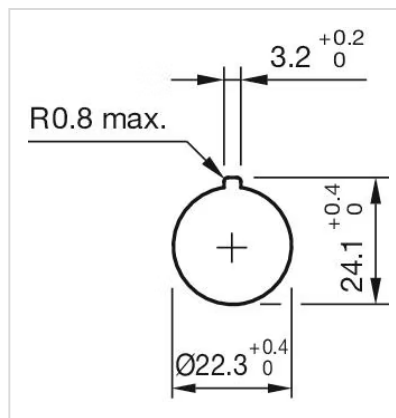

**Hints:** Shaft yellow

**Marking:** Arrows

**Housing colour:** Yellow

**Housing material:** Plastic

**Wiring diagrams:**

**Mounting cut-outs:**

**Dimension drawings:**