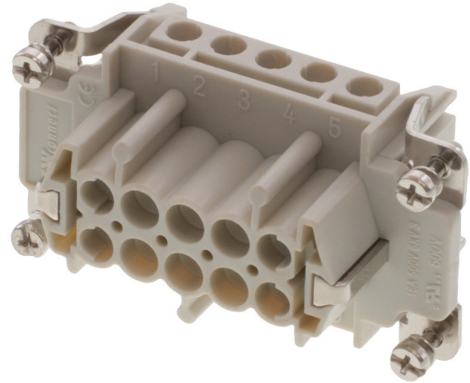

**Part Number :** [936010231](#)

**Product Description :** GWconnect Screw Terminal Insert, Female, 10-Pole, 16A, with Wire Protection, Silver (Ag) Plated Contacts, Size 10B «57x27»

**Series Number :** 93601

**Status :** Active

**Product Category :** Heavy-Duty Connectors

**Engineering Number :** 7310.6004.0

---

## General

Status	Active
Category	Heavy-Duty Connectors
Series	93601
Description	GWconnect Screw Terminal Insert, Female, 10-Pole, 16A, with Wire Protection, Silver (Ag) Plated Contacts, Size 10B «57x27»
Component Type	Inserts - Screw Terminal
Insert Series	S-E
Product Name	GWconnect
Standard	CSA C22.2 NO. 182.3, EN 60664-1, EN 61984, UL 1977
UPC	887191877891