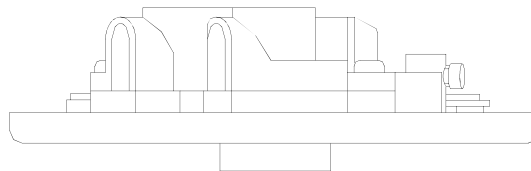

## Product Details

RS Pro 1-gang surface light switch in grey colour, is made from corrosion-resistant matte MetalClad steel for long life durability. This IP20 rated switch has a 20 A current rating and 5 mm faceplate depth. It measures 86.5 x 86.5 mm. The switch has screw termination type. It is suitable for industrial, commercial and workshop applications. The switch meets BS3676 standards.

## Features and Benefits

- Made from mild steel
- Suitable for industrial, commercial and workshop applications
- IP20 rated

**Specifications:**

Colour Shade	Grey
Colour	Grey
Current Rating	20 A
Faceplate Depth	5 mm
Faceplate Fixing	Screwed
Finish	Matte
Fixing Standard	BS Standard
Height	26.5 mm
Illumination	Not Illuminated
IP Rating	IP20
Length	86.5 mm
Material	Metalclad Steel
Minimum Box Depth	25 mm
Mount Type	Surface
Number of Gangs	1
Number of Poles	2
Number of Ways	1
Standards Met	BS3676; ASTA Approved
Switch Type	Rocker
Termination Type	Screw
Width	86.5 mm

8181MA 外觀圖

8184MA 成品外觀圖

1893SMA 外觀圖

2893NSMA 外觀圖

7183S/MA 成品圖

7183M/MA 成品圖

Part No.	L	W	H
8184/MA	86.5	86.5	26.5
1893S/MA	86.5	86.5	25.5
8181/2W/MA	86.5	86.5	23.0
2893S/MA	86.5	86.5	31.0
2893NS/MA	86.5	86.5	31.0
7183M/MA	86.5	86.5	21.0
7183S/MA	86.5	86.5	21.0
8102/MA	86.5	86.5	25.0
8103/MA	86.5	86.5	22.0