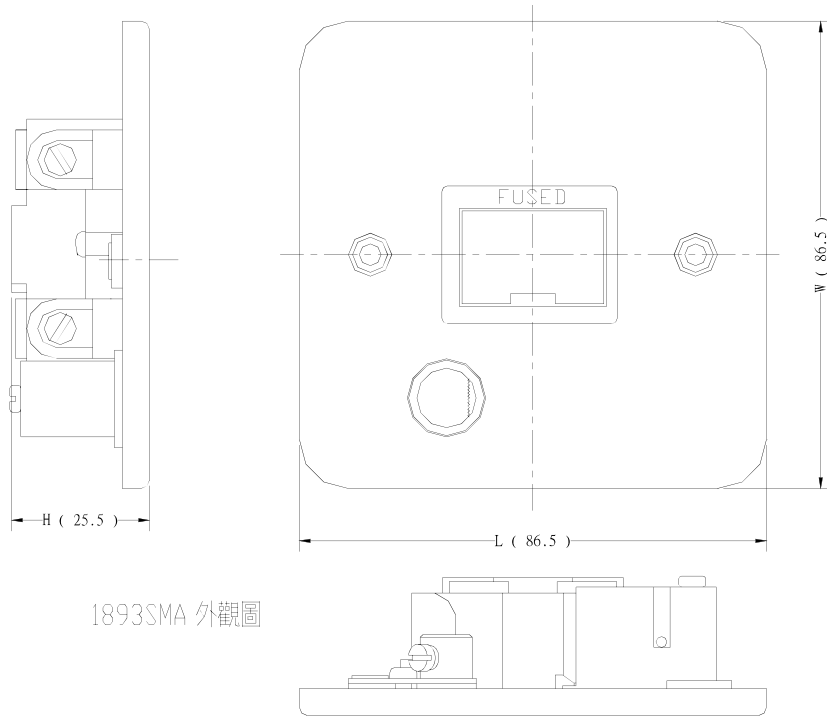

# RS Pro Grey 20 A Grey Wall Switch Surface 5 mm Screwed Matte, 1 Gang BS Standard 86.5mm Not Illuminated IP20 Metalclad Steel

RS Stock No: **668-3660**

## Product Details

RS Pro 1-gang surface light switch in grey colour, is made from corrosion-resistant matte MetalClad steel for long life durability. This IP20 rated switch has a 20 A current rating and 5 mm faceplate depth. It measures 86.5 x 86.5 mm. The switch has screw termination type. It is suitable for industrial, commercial and workshop applications. The switch meets BS3676 standards.

## Features and Benefits

- Made from mild steel
- Suitable for industrial, commercial and workshop applications
- IP20 rated

**Specifications:**

Colour Shade	Grey
Colour	Grey
Current Rating	20 A
Faceplate Depth	5 mm
Faceplate Fixing	Screwed
Finish	Matte
Fixing Standard	BS Standard
Height	26.5 mm
Illumination	Not Illuminated
IP Rating	IP20
Length	86.5 mm
Material	Metalclad Steel
Minimum Box Depth	25 mm
Mount Type	Surface
Number of Gangs	1
Number of Poles	2
Number of Ways	1
Standards Met	BS3676; ASTA Approved
Switch Type	Rocker
Termination Type	Screw
Width	86.5 mm

8181MA 外觀圖

8184MA 成品外觀圖

1893SMA 外觀圖

2893NSMA 外觀圖

7183S/MA 成品圖

7183M/MA 成品圖

Part No.	L	W	H
8184/MA	86.5	86.5	26.5
1893S/MA	86.5	86.5	25.5
8181/2W/MA	86.5	86.5	23.0
2893S/MA	86.5	86.5	31.0
2893NS/MA	86.5	86.5	31.0
7183M/MA	86.5	86.5	21.0
7183S/MA	86.5	86.5	21.0
8102/MA	86.5	86.5	25.0
8103/MA	86.5	86.5	22.0