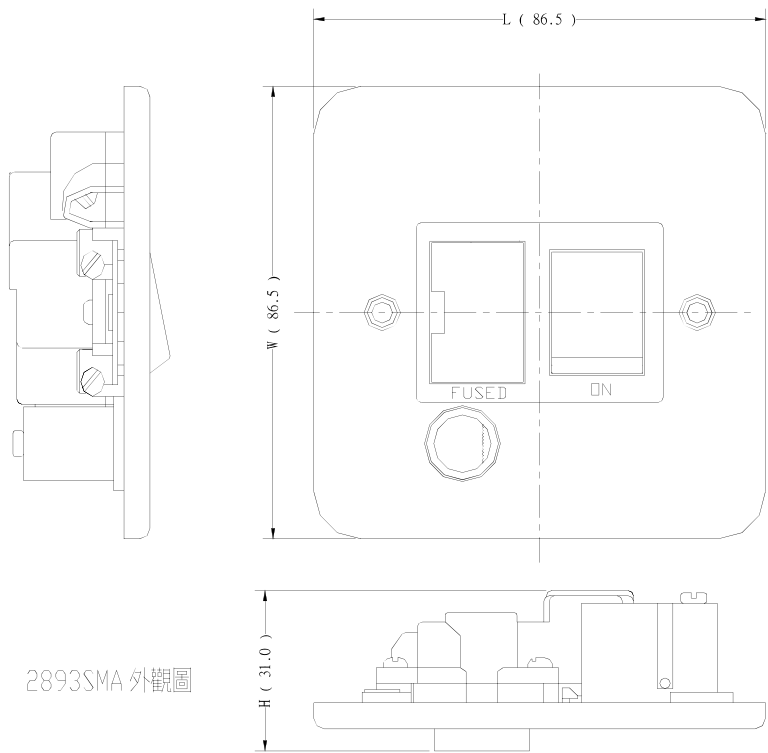

# RS Pro Grey 20 A Grey Wall Switch Surface 5 mm Screwed Matte, 1 Gang BS Standard 86.5mm Not Illuminated IP20 Metalclad Steel

RS Stock No: **668-3660**

## Product Details

RS Pro 1-gang surface light switch in grey colour, is made from corrosion-resistant matte MetalClad steel for long life durability. This IP20 rated switch has a 20 A current rating and 5 mm faceplate depth. It measures 86.5 x 86.5 mm. The switch has screw termination type. It is suitable for industrial, commercial and workshop applications. The switch meets BS3676 standards.

## Features and Benefits

- Made from mild steel
- Suitable for industrial, commercial and workshop applications
- IP20 rated

**Specifications:**

Colour Shade	Grey
Colour	Grey
Current Rating	20 A
Faceplate Depth	5 mm
Faceplate Fixing	Screwed
Finish	Matte
Fixing Standard	BS Standard
Height	26.5 mm
Illumination	Not Illuminated
IP Rating	IP20
Length	86.5 mm
Material	Metalclad Steel
Minimum Box Depth	25 mm
Mount Type	Surface
Number of Gangs	1
Number of Poles	2
Number of Ways	1
Standards Met	BS3676; ASTA Approved
Switch Type	Rocker
Termination Type	Screw
Width	86.5 mm

8181MA 外觀圖

8184MA 成品外觀圖

1893SMA 外觀圖

2893NSMA 外觀圖

7183S/MA 成品圖

7183M/MA 成品圖

Part No.	L	W	H
8184/MA	86.5	86.5	26.5
1893S/MA	86.5	86.5	25.5
8181/2W/MA	86.5	86.5	23.0
2893S/MA	86.5	86.5	31.0
2893NS/MA	86.5	86.5	31.0
7183M/MA	86.5	86.5	21.0
7183S/MA	86.5	86.5	21.0
8102/MA	86.5	86.5	25.0
8103/MA	86.5	86.5	22.0