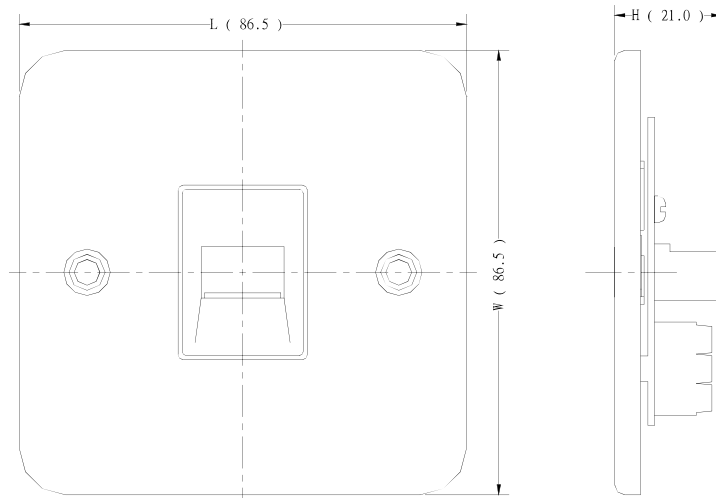

## Product Details

RS Pro 1-gang surface light switch in grey colour, is made from corrosion-resistant matte MetalClad steel for long life durability. This IP20 rated switch has a 20 A current rating and 5 mm faceplate depth. It measures 86.5 x 86.5 mm. The switch has screw termination type. It is suitable for industrial, commercial and workshop applications. The switch meets BS3676 standards.

## Features and Benefits

- Made from mild steel
- Suitable for industrial, commercial and workshop applications
- IP20 rated

**Specifications:**

Colour Shade	Grey
Colour	Grey
Current Rating	20 A
Faceplate Depth	5 mm
Faceplate Fixing	Screwed
Finish	Matte
Fixing Standard	BS Standard
Height	26.5 mm
Illumination	Not Illuminated
IP Rating	IP20
Length	86.5 mm
Material	Metalclad Steel
Minimum Box Depth	25 mm
Mount Type	Surface
Number of Gangs	1
Number of Poles	2
Number of Ways	1
Standards Met	BS3676; ASTA Approved
Switch Type	Rocker
Termination Type	Screw
Width	86.5 mm

8181MA 外觀圖

8184MA 成品外觀圖

1893SMA 外觀圖

2893NSMA 外觀圖

7183S/MA 成品圖

7183M/MA 成品圖

Part No.	L	W	H
8184/MA	86.5	86.5	26.5
1893S/MA	86.5	86.5	25.5
8181/2W/MA	86.5	86.5	23.0
2893S/MA	86.5	86.5	31.0
2893NS/MA	86.5	86.5	31.0
7183M/MA	86.5	86.5	21.0
7183S/MA	86.5	86.5	21.0
8102/MA	86.5	86.5	25.0
8103/MA	86.5	86.5	22.0