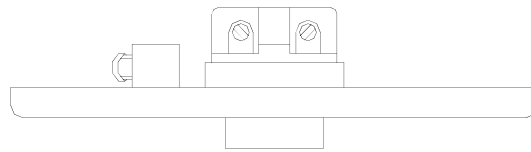

## Product Details

RS Pro 1-gang surface light switch in grey colour, is made from corrosion-resistant matte MetalClad steel for long life durability. This IP20 rated switch has a 20 A current rating and 5 mm faceplate depth. It measures 86.5 x 86.5 mm. The switch has screw termination type. It is suitable for industrial, commercial and workshop applications. The switch meets BS3676 standards.

## Features and Benefits

- Made from mild steel
- Suitable for industrial, commercial and workshop applications
- IP20 rated

**Specifications:**

Colour Shade	Grey
Colour	Grey
Current Rating	20 A
Faceplate Depth	5 mm
Faceplate Fixing	Screwed
Finish	Matte
Fixing Standard	BS Standard
Height	26.5 mm
Illumination	Not Illuminated
IP Rating	IP20
Length	86.5 mm
Material	Metalclad Steel
Minimum Box Depth	25 mm
Mount Type	Surface
Number of Gangs	1
Number of Poles	2
Number of Ways	1
Standards Met	BS3676; ASTA Approved
Switch Type	Rocker
Termination Type	Screw
Width	86.5 mm

8181MA 外觀圖

8184MA 成品外觀圖

1893SMA 外觀圖

2893NSMA 外觀圖

7183S/MA 成品圖

7183M/MA 成品圖

Part No.	L	W	H
8184/MA	86.5	86.5	26.5
1893S/MA	86.5	86.5	25.5
8181/2W/MA	86.5	86.5	23.0
2893S/MA	86.5	86.5	31.0
2893NS/MA	86.5	86.5	31.0
7183M/MA	86.5	86.5	21.0
7183S/MA	86.5	86.5	21.0
8102/MA	86.5	86.5	25.0
8103/MA	86.5	86.5	22.0