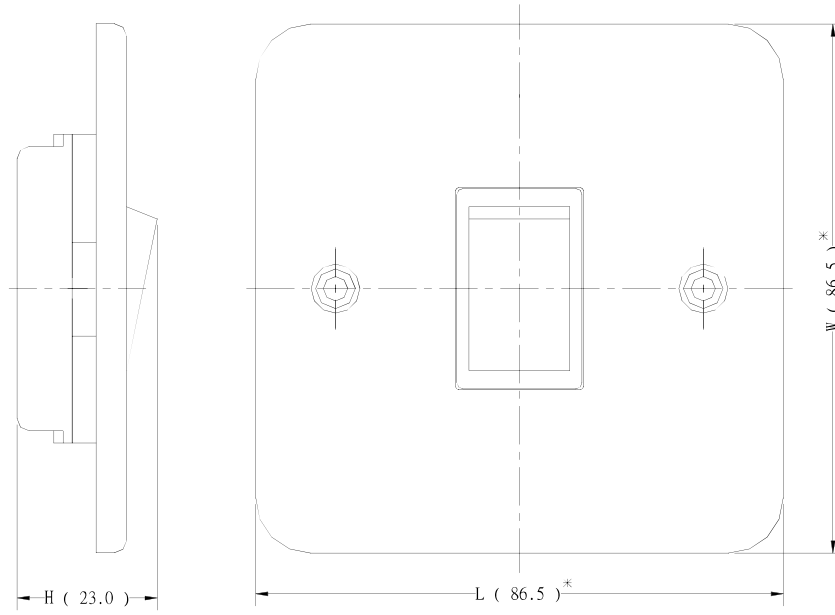

# RS Pro Grey 20 A Grey Wall Switch Surface 5 mm Screwed Matte, 1 Gang BS Standard 86.5mm Not Illuminated IP20 Metalclad Steel

RS Stock No: **668-3660**

## Product Details

RS Pro 1-gang surface light switch in grey colour, is made from corrosion-resistant matte MetalClad steel for long life durability. This IP20 rated switch has a 20 A current rating and 5 mm faceplate depth. It measures 86.5 x 86.5 mm. The switch has screw termination type. It is suitable for industrial, commercial and workshop applications. The switch meets BS3676 standards.

## Features and Benefits

- Made from mild steel
- Suitable for industrial, commercial and workshop applications
- IP20 rated

**Specifications:**

Colour Shade	Grey
Colour	Grey
Current Rating	20 A
Faceplate Depth	5 mm
Faceplate Fixing	Screwed
Finish	Matte
Fixing Standard	BS Standard
Height	26.5 mm
Illumination	Not Illuminated
IP Rating	IP20
Length	86.5 mm
Material	Metalclad Steel
Minimum Box Depth	25 mm
Mount Type	Surface
Number of Gangs	1
Number of Poles	2
Number of Ways	1
Standards Met	BS3676; ASTA Approved
Switch Type	Rocker
Termination Type	Screw
Width	86.5 mm

8181MA 外觀圖

8184MA 成品外觀圖

1893SMA 外觀圖

2893NSMA 外觀圖

7183S/MA 成品圖

7183M/MA 成品圖

Part No.	L	W	H
8184/MA	86.5	86.5	26.5
1893S/MA	86.5	86.5	25.5
8181/2W/MA	86.5	86.5	23.0
2893S/MA	86.5	86.5	31.0
2893NS/MA	86.5	86.5	31.0
7183M/MA	86.5	86.5	21.0
7183S/MA	86.5	86.5	21.0
8102/MA	86.5	86.5	25.0
8103/MA	86.5	86.5	22.0