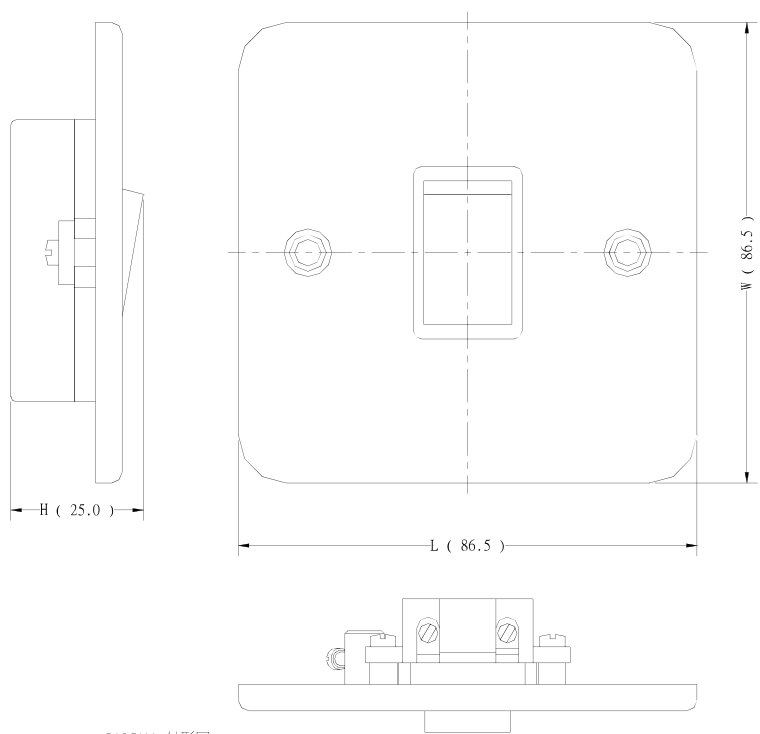

## Product Details

RS Pro 1-gang surface light switch in grey colour, is made from corrosion-resistant matte MetalClad steel for long life durability. This IP20 rated switch has a 20 A current rating and 5 mm faceplate depth. It measures 86.5 x 86.5 mm. The switch has screw termination type. It is suitable for industrial, commercial and workshop applications. The switch meets BS3676 standards.

## Features and Benefits

- Made from mild steel
- Suitable for industrial, commercial and workshop applications
- IP20 rated

**Specifications:**

Colour Shade	Grey
Colour	Grey
Current Rating	20 A
Faceplate Depth	5 mm
Faceplate Fixing	Screwed
Finish	Matte
Fixing Standard	BS Standard
Height	26.5 mm
Illumination	Not Illuminated
IP Rating	IP20
Length	86.5 mm
Material	Metalclad Steel
Minimum Box Depth	25 mm
Mount Type	Surface
Number of Gangs	1
Number of Poles	2
Number of Ways	1
Standards Met	BS3676; ASTA Approved
Switch Type	Rocker
Termination Type	Screw
Width	86.5 mm

8181MA 外觀圖

8184MA 成品外觀圖

1893SMA 外觀圖

2893NSMA 外觀圖

7183S/MA 成品圖

7183M/MA 成品圖

Part No.	L	W	H
8184/MA	86.5	86.5	26.5
1893S/MA	86.5	86.5	25.5
8181/2W/MA	86.5	86.5	23.0
2893S/MA	86.5	86.5	31.0
2893NS/MA	86.5	86.5	31.0
7183M/MA	86.5	86.5	21.0
7183S/MA	86.5	86.5	21.0
8102/MA	86.5	86.5	25.0
8103/MA	86.5	86.5	22.0