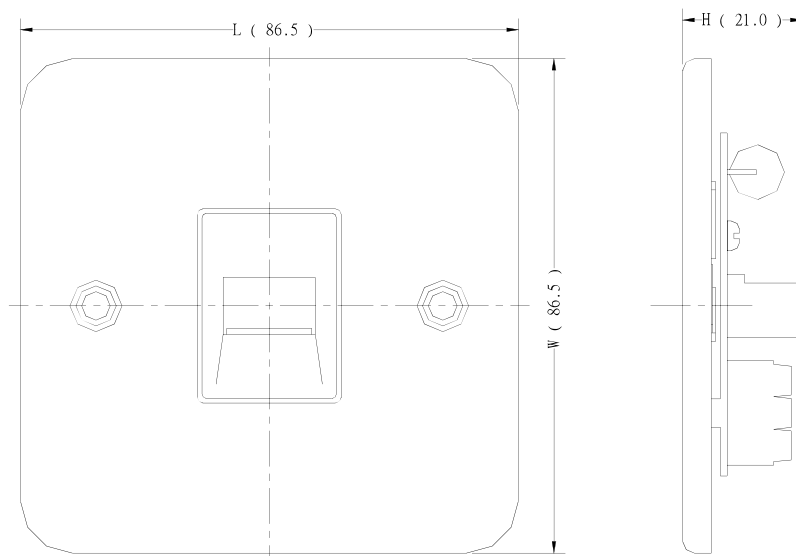

## Product Details

RS Pro 1-gang surface light switch in grey colour, is made from corrosion-resistant matte MetalClad steel for long life durability. This IP20 rated switch has a 20 A current rating and 5 mm faceplate depth. It measures 86.5 x 86.5 mm. The switch has screw termination type. It is suitable for industrial, commercial and workshop applications. The switch meets BS3676 standards.

## Features and Benefits

- Made from mild steel
- Suitable for industrial, commercial and workshop applications
- IP20 rated

**Specifications:**

Colour Shade	Grey
Colour	Grey
Current Rating	20 A
Faceplate Depth	5 mm
Faceplate Fixing	Screwed
Finish	Matte
Fixing Standard	BS Standard
Height	26.5 mm
Illumination	Not Illuminated
IP Rating	IP20
Length	86.5 mm
Material	Metalclad Steel
Minimum Box Depth	25 mm
Mount Type	Surface
Number of Gangs	1
Number of Poles	2
Number of Ways	1
Standards Met	BS3676; ASTA Approved
Switch Type	Rocker
Termination Type	Screw
Width	86.5 mm

8181MA 外觀圖

8184MA 成品外觀圖

1893SMA 外觀圖

2893NSMA 外觀圖

7183S/MA 成品圖

7183M/MA 成品圖

Part No.	L	W	H
8184/MA	86.5	86.5	26.5
1893S/MA	86.5	86.5	25.5
8181/2W/MA	86.5	86.5	23.0
2893S/MA	86.5	86.5	31.0
2893NS/MA	86.5	86.5	31.0
7183M/MA	86.5	86.5	21.0
7183S/MA	86.5	86.5	21.0
8102/MA	86.5	86.5	25.0
8103/MA	86.5	86.5	22.0