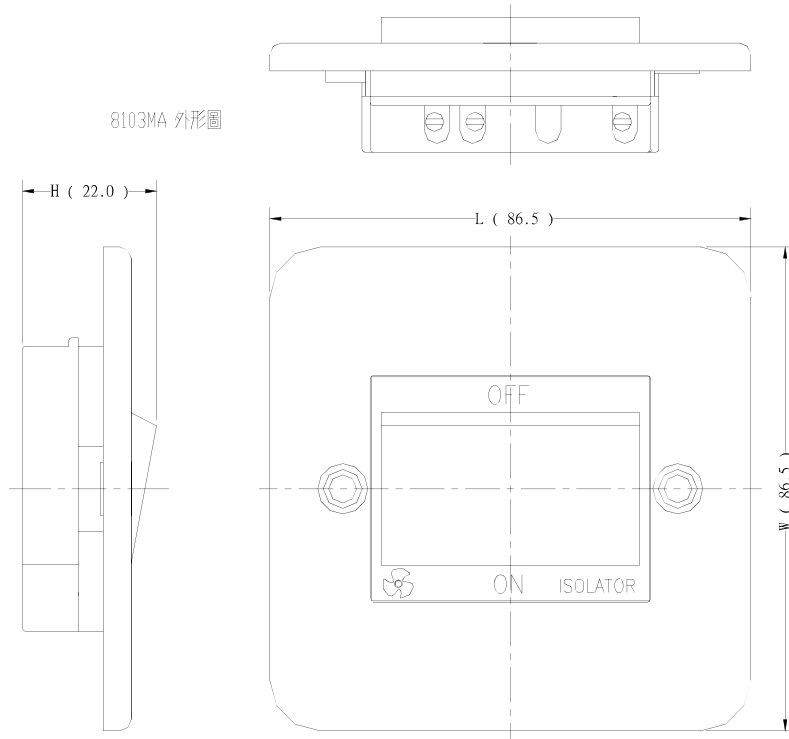

# RS Pro Grey 20 A Grey Wall Switch Surface 5 mm Screwed Matte, 1 Gang BS Standard 86.5mm Not Illuminated IP20 Metalclad Steel

RS Stock No: **668-3660**

## Product Details

RS Pro 1-gang surface light switch in grey colour, is made from corrosion-resistant matte MetalClad steel for long life durability. This IP20 rated switch has a 20 A current rating and 5 mm faceplate depth. It measures 86.5 x 86.5 mm. The switch has screw termination type. It is suitable for industrial, commercial and workshop applications. The switch meets BS3676 standards.

## Features and Benefits

- Made from mild steel
- Suitable for industrial, commercial and workshop applications
- IP20 rated

**Specifications:**

Colour Shade	Grey
Colour	Grey
Current Rating	20 A
Faceplate Depth	5 mm
Faceplate Fixing	Screwed
Finish	Matte
Fixing Standard	BS Standard
Height	26.5 mm
Illumination	Not Illuminated
IP Rating	IP20
Length	86.5 mm
Material	Metalclad Steel
Minimum Box Depth	25 mm
Mount Type	Surface
Number of Gangs	1
Number of Poles	2
Number of Ways	1
Standards Met	BS3676; ASTA Approved
Switch Type	Rocker
Termination Type	Screw
Width	86.5 mm

8181MA 外觀圖

8184MA 成品外觀圖

1893SMA 外觀圖

2893NSMA 外觀圖

7183S/MA 成品圖

7183M/MA 成品圖

Part No.	L	W	H
8184/MA	86.5	86.5	26.5
1893S/MA	86.5	86.5	25.5
8181/2W/MA	86.5	86.5	23.0
2893S/MA	86.5	86.5	31.0
2893NS/MA	86.5	86.5	31.0
7183M/MA	86.5	86.5	21.0
7183S/MA	86.5	86.5	21.0
8102/MA	86.5	86.5	25.0
8103/MA	86.5	86.5	22.0