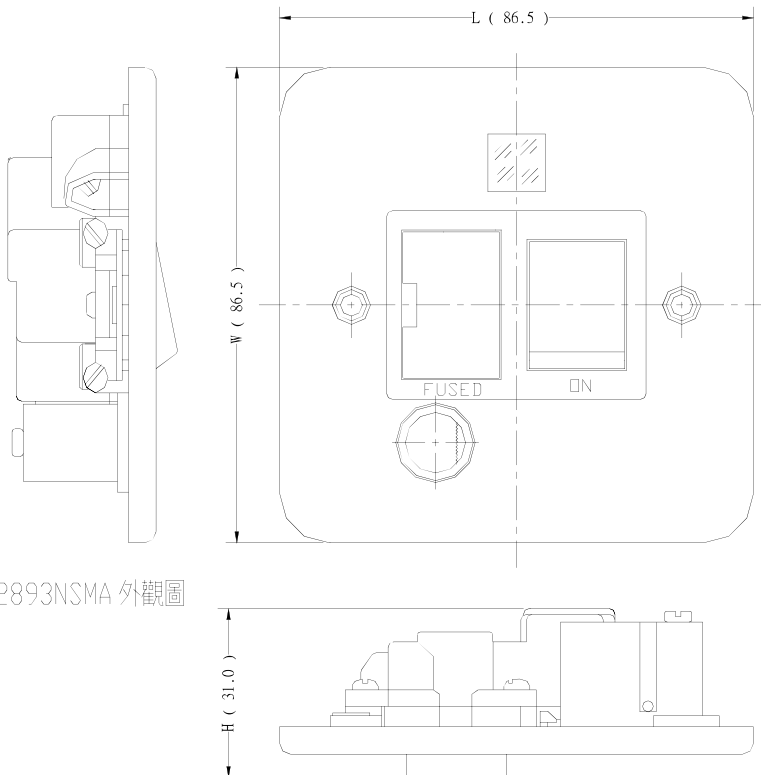

# RS Pro Grey 20 A Grey Wall Switch Surface 5 mm Screwed Matte, 1 Gang BS Standard 86.5mm Not Illuminated IP20 Metalclad Steel

RS Stock No: **668-3660**

## Product Details

RS Pro 1-gang surface light switch in grey colour, is made from corrosion-resistant matte MetalClad steel for long life durability. This IP20 rated switch has a 20 A current rating and 5 mm faceplate depth. It measures 86.5 x 86.5 mm. The switch has screw termination type. It is suitable for industrial, commercial and workshop applications. The switch meets BS3676 standards.

## Features and Benefits

- Made from mild steel
- Suitable for industrial, commercial and workshop applications
- IP20 rated

**Specifications:**

Colour Shade	Grey
Colour	Grey
Current Rating	20 A
Faceplate Depth	5 mm
Faceplate Fixing	Screwed
Finish	Matte
Fixing Standard	BS Standard
Height	26.5 mm
Illumination	Not Illuminated
IP Rating	IP20
Length	86.5 mm
Material	Metalclad Steel
Minimum Box Depth	25 mm
Mount Type	Surface
Number of Gangs	1
Number of Poles	2
Number of Ways	1
Standards Met	BS3676; ASTA Approved
Switch Type	Rocker
Termination Type	Screw
Width	86.5 mm

8181MA 外觀圖

8184MA 成品外觀圖

1893SMA 外觀圖

2893NSMA 外觀圖

7183S/MA 成品圖

7183M/MA 成品圖

Part No.	L	W	H
8184/MA	86.5	86.5	26.5
1893S/MA	86.5	86.5	25.5
8181/2W/MA	86.5	86.5	23.0
2893S/MA	86.5	86.5	31.0
2893NS/MA	86.5	86.5	31.0
7183M/MA	86.5	86.5	21.0
7183S/MA	86.5	86.5	21.0
8102/MA	86.5	86.5	25.0
8103/MA	86.5	86.5	22.0