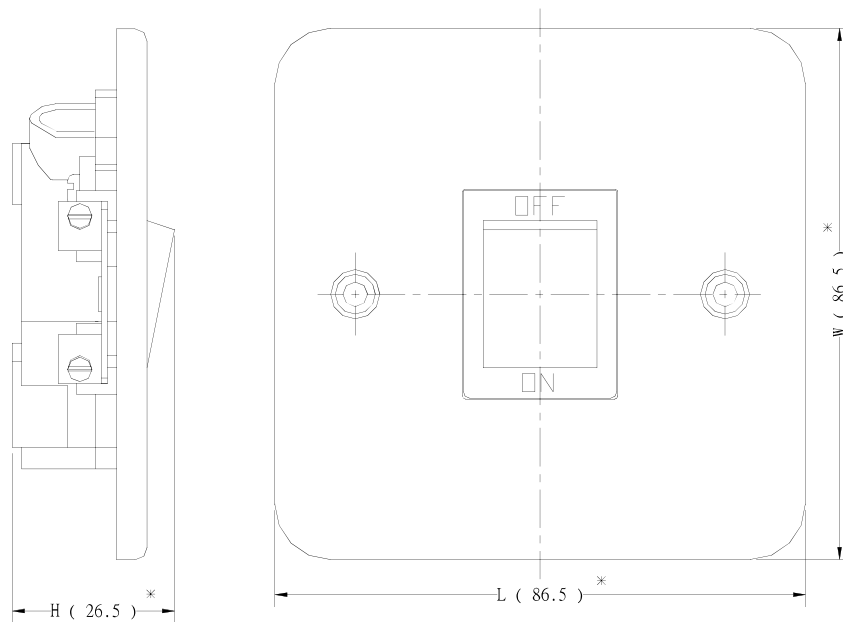

## Product Details

RS Pro 1-gang surface light switch in grey colour, is made from corrosion-resistant matte MetalClad steel for long life durability. This IP20 rated switch has a 20 A current rating and 5 mm faceplate depth. It measures 86.5 x 86.5 mm. The switch has screw termination type. It is suitable for industrial, commercial and workshop applications. The switch meets BS3676 standards.

## Features and Benefits

- Made from mild steel
- Suitable for industrial, commercial and workshop applications
- IP20 rated

**Specifications:**

Colour Shade	Grey
Colour	Grey
Current Rating	20 A
Faceplate Depth	5 mm
Faceplate Fixing	Screwed
Finish	Matte
Fixing Standard	BS Standard
Height	26.5 mm
Illumination	Not Illuminated
IP Rating	IP20
Length	86.5 mm
Material	Metalclad Steel
Minimum Box Depth	25 mm
Mount Type	Surface
Number of Gangs	1
Number of Poles	2
Number of Ways	1
Standards Met	BS3676; ASTA Approved
Switch Type	Rocker
Termination Type	Screw
Width	86.5 mm

8181MA 外觀圖

8184MA 成品外觀圖

1893SMA 外觀圖

2893NSMA 外觀圖

7183S/MA 成品圖

7183M/MA 成品圖

Part No.	L	W	H
8184/MA	86.5	86.5	26.5
1893S/MA	86.5	86.5	25.5
8181/2W/MA	86.5	86.5	23.0
2893S/MA	86.5	86.5	31.0
2893NS/MA	86.5	86.5	31.0
7183M/MA	86.5	86.5	21.0
7183S/MA	86.5	86.5	21.0
8102/MA	86.5	86.5	25.0
8103/MA	86.5	86.5	22.0