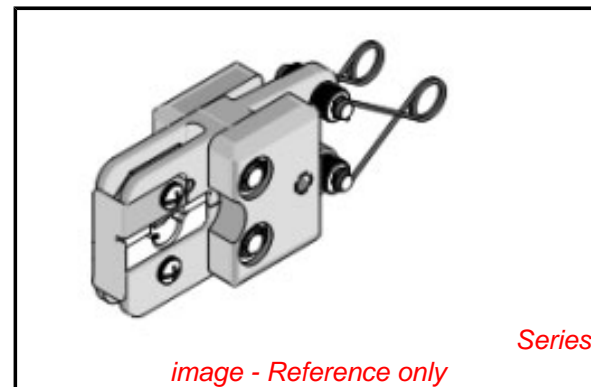

PLEASE CHECK WWW.MOLEX.COM FOR LATEST PART INFORMATION

Part Number: [64007-4300](#)
Status: **Active**
Description: Crimp Head for the AT-200™ Pneumatic Hand Tool

Documents:
[RoHS Certificate of Compliance (PDF)](#)

General

Product Family	Application Tooling
Series	T9999
Function	Crimp
Geographic Area	Global
Level of Automation	Manual
More Detailed Tech Information	applicationtooling@molex.com
Product Name	Air Tool
Survey	www.molex.com//review/apptool_survey.html
Tool Type	Handtool
UPC	822350644167

Material Info

Old Part Number AT-1060

Reference - Drawing Numbers

Application Tooling Documents	ATS-640074300, TM-192790001, TM-192790001SP, TM-640160065, TM-640160065CN, TM-640160065DE, TM-640160065FR, TM-640160065IT, TM-640160065JP, TM-640160065KR, TM-640160065MY, TM-640160065PL, TM-640160065RU, TM-640160065SK, TM-640160065SP, TM-640160065TH, TM-640160065TW, TM-640160065VN
Sales Drawing	640050199

EU RoHS	China RoHS
Compliance Status	
Not Reviewed	
REACH SVHC	
Not Reviewed	
Low-Halogen Status	
Not Reviewed	

Need more information on product environmental compliance?

Email productcompliance@molex.com
For a multiple part number RoHS Certificate of Compliance, [click here](#)

Please visit the [Contact Us](#) section for any non-product compliance questions.

Search Parts in this Series
[T9999Series](#)

Use With
Molex AT-200™ Hand-Held Pneumatic Tool
[19279-0001](#)

Application Tooling Description	FAQ Product #
VersaKrimp™ Ring Tongue Terminal for 6 AWG Wire	0191930230
VersaKrimp™ Butt Splice for 6 AWG Wire	0192150040
Step Down Butt Splice for 6-8 AWG Wire	0192150042
VersaKrimp™ Ring Tongue Terminal for 6 AWG Wire	0191930245
VersaKrimp™ Ring Tongue Terminal for 6 AWG Wire	0191930209