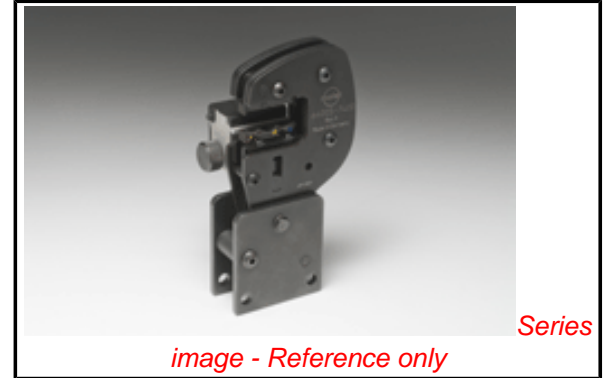

PLEASE CHECK WWW.MOLEX.COM FOR LATEST PART INFORMATION

Part Number: [64005-7400](#)
Status: **Active**
Description: Power Crimp Tool Head for Terminals 10-22 AWG Wire

Documents:
[RoHS Certificate of Compliance (PDF)](#)

General

Product Family	Application Tooling
Series	T0102
Comments	See Tooling Specification (PDF) Above
Function	Crimp
Geographic Area	Global
Level of Automation	Automatic
More Detailed Tech Information	applicationtooling@molex.com
Product Name	N/A
Survey	www.molex.com//review/apptool_survey.html
Tool Type	N/A
UPC	883906134501

Physical

Net Weight 0.001/kg

Material Info

Reference - Drawing Numbers

Application Tooling Documents [ATS-640057400](#)

image - Reference only

EU RoHS **China RoHS**

Compliance Status

Not Reviewed

REACH SVHC

Not Reviewed

Low-Halogen Status

Not Reviewed

Need more information on product environmental compliance?

Email productcompliance@molex.com
For a multiple part number RoHS Certificate of Compliance, [click here](#)

Please visit the [Contact Us](#) section for any non-product compliance questions.

Search Parts in this Series

[T0102Series](#)

Use With

[63816-0200](#) Battery Powered Crimping Tool

Application Tooling | [FAQ](#)

Description **Product #**

Perma-Seal™ Butt Splice for 18-22 AWG Wire 0191640013

Perma-Seal™ Ring Tongue Terminal for 18-22 AWG Wire, Stud Size 10 (M5) 0191640003

Perma-Seal™ Ring Tongue Terminal for 18-22 AWG Wire, Stud Size 1/4" (M6) 0191640004

Perma-Seal™ Ring Tongue Terminal for 18-22 AWG Wire, Stud Size 3/8" (M9) 0191640005

Perma-Seal™ Spade Tongue Terminal for 0191640006