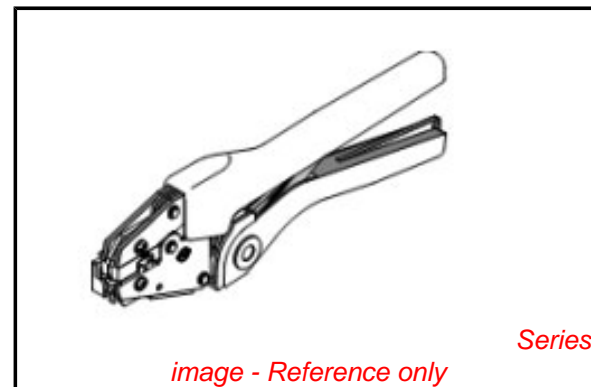

**Physical**

Net Weight 680.000/g

**Material Info**

Old Part Number RHT-1752

**Reference - Drawing Numbers**

Application Tooling Documents  
640031200, TM-640160065, TM-640160065CN,  
TM-640160065DE, TM-640160065FR,  
TM-640160065IT, TM-640160065JP,  
TM-640160065KR, TM-640160065MY,  
TM-640160065PL, TM-640160065RU,  
TM-640160065SK, TM-640160065SP,  
TM-640160065TH, TM-640160065TW,  
TM-640160065VN