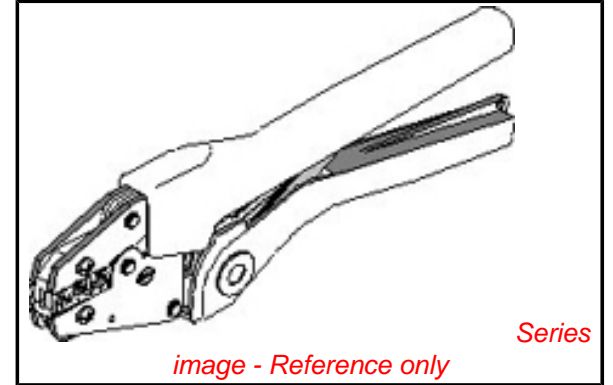

PLEASE CHECK WWW.MOLEX.COM FOR LATEST PART INFORMATION

Part Number: [64001-1200](#)
Status: **Active**
Description: Hand Crimp Tool

Documents:
[RoHS Certificate of Compliance (PDF)](#)

General

Product Family	Application Tooling
Series	T0102
Function	Crimp
Geographic Area	Global
Level of Automation	Manual
More Detailed Tech Information	applicationtooling@molex.com
Product Name	N/A
Survey	www.molex.com//review/apptool_survey.html
Tool Type	Handtool

Material Info

Old Part Number RHT-2050

Reference - Drawing Numbers

Application Tooling Documents

640011200, TM-640160065, TM-640160065CN, TM-640160065DE, TM-640160065FR, TM-640160065IT, TM-640160065JP, TM-640160065KR, TM-640160065MY, TM-640160065PL, TM-640160065RU, TM-640160065SK, TM-640160065SP, TM-640160065TH, TM-640160065TW, TM-640160065VN

EU RoHS **China RoHS**

Compliance Status

Not Reviewed

REACH SVHC

Not Reviewed

Low-Halogen Status

Not Reviewed

Need more information on product environmental compliance?

Email productcompliance@molex.com
For a multiple part number RoHS Certificate of Compliance, [click here](#)

Please visit the [Contact Us](#) section for any non-product compliance questions.

Search Parts in this Series

[T0102Series](#)

Use With

Loose piece terminals

Application Tooling Description	FAQ Product #

InsulKrimp™ Ring Tongue Terminal for 18-22 AWG Wire	0190700005
InsulKrimp™ Ring Tongue Terminal for 18-22 AWG Wire	0190700011
InsulKrimp™ Ring Tongue Terminal for 18-22 AWG Wire	0190700013
InsulKrimp™ Ring Tongue Terminal for 18-22 AWG Wire	0190700015
InsulKrimp™ Ring Tongue Terminal for 18-22 AWG Wire	0190700021