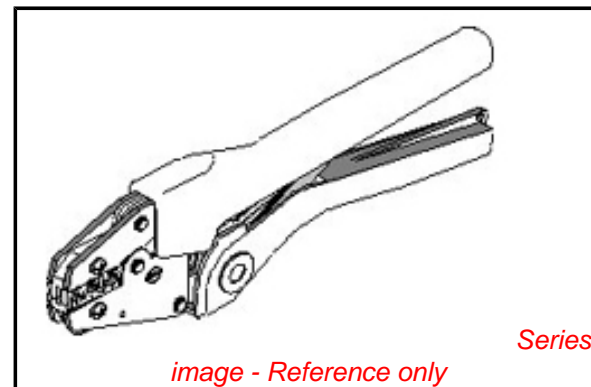

PLEASE CHECK WWW.MOLEX.COM FOR LATEST PART INFORMATION

Part Number: [64001-1900](#)
Status: **Active**
Description: Hand Crimp Tool

Documents:

[RoHS Certificate of Compliance (PDF)](#)

General

Product Family	Application Tooling
Series	T9999
Function	Crimp
Geographic Area	Global
Level of Automation	Manual
More Detailed Tech Information	applicationtooling@molex.com
Product Name	N/A
Survey	www.molex.com//review/apptool_survey.html
Tool Type	Handtool
UPC	822348373314

Material Info

Old Part Number RHT-5766

Reference - Drawing Numbers

Application Tooling Documents

640011900, TM-640160065, TM-640160065CN, TM-640160065DE, TM-640160065FR, TM-640160065IT, TM-640160065JP, TM-640160065KR, TM-640160065MY, TM-640160065PL, TM-640160065RU, TM-640160065SK, TM-640160065SP, TM-640160065TH, TM-640160065TW, TM-640160065VN

EU RoHS

ELV and RoHS Compliant

REACH SVHC

Not Reviewed

Low-Halogen Status

Not Reviewed

China RoHS

Need more information on product environmental compliance?

Email productcompliance@molex.com
For a multiple part number RoHS Certificate of Compliance, [click here](#)

Please visit the [Contact Us](#) section for any non-product compliance questions.

Search Parts in this Series

T9999Series

Use With

Loose Piece Terminals

Application Tooling | FAQ

Description	Product #
InsulKrimp™ Star Ring Tongue Terminal for 14-16 AWG Wire, Stud Size 6 (M3.5)	0190750013
Avikrimp™ Star Ring Tongue Terminal 14-16 AWG Wire, Stud Size 8 (M4)	0190770017
Avikrimp™ Steel Star Ring Tongue Terminal 14-16 AWG Wire, Stud Size 6 (M3.5)	0190770021
Avikrimp™ Steel Star Ring Tongue Terminal 14-16 AWG	0190770023