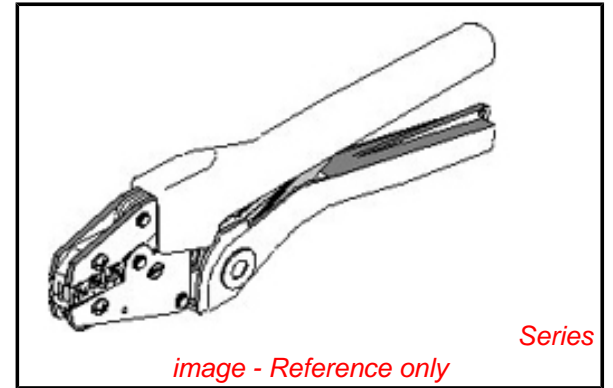

PLEASE CHECK WWW.MOLEX.COM FOR LATEST PART INFORMATION

Part Number: [64001-0300](#)
Status: **Active**
Description: Hand Crimp Tool

Documents:
[RoHS Certificate of Compliance (PDF)](#)

General

Product Family	Application Tooling
Series	T9999
Function	Crimp
Geographic Area	Global
Level of Automation	Manual
More Detailed Tech Information	applicationtooling@molex.com
Product Name	N/A
Survey	www.molex.com//review/apptool_survey.html
Tool Type	Handtool
UPC	756054563649

Material Info

Old Part Number RHT-1993

Reference - Drawing Numbers

Application Tooling Documents
ATS-640010300, TM-640160065, TM-640160065CN,
TM-640160065DE, TM-640160065FR,
TM-640160065IT, TM-640160065JP,
TM-640160065KR, TM-640160065MY,
TM-640160065PL, TM-640160065RU,
TM-640160065SK, TM-640160065SP,
TM-640160065TH, TM-640160065TW,
TM-640160065VN

image - Reference only

EU RoHS

**ELV and RoHS
Compliant**

REACH SVHC

Not Reviewed

Low-Halogen Status

Not Reviewed

China RoHS

**Need more information on product
environmental compliance?**

Email productcompliance@molex.com
For a multiple part number RoHS Certificate of
Compliance, [click here](#)

Please visit the [Contact Us](#) section for any
non-product compliance questions.

Search Parts in this Series

T9999Series

Use With

Loose Piece Terminals

Application Tooling | FAQ

Description	Product #
InsulKrimp™ Spade Tongue Terminal for 14-16 AWG Wire	0191440018
InsulKrimp™ Spade Tongue Terminal for 18-22 AWG Wire	0191440001
InsulKrimp™ Spade Tongue Terminal for 18-22 AWG Wire	0191440003
InsulKrimp™ Spade Tongue Terminal for 18-22 AWG Wire	0191440005
InsulKrimp™ Spade Tongue Terminal for 10-12 AWG Wire	0191440037