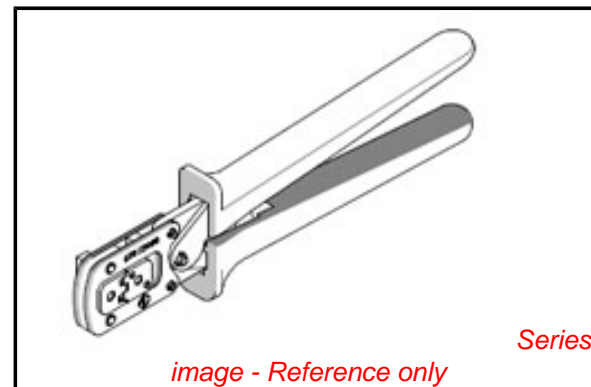

PLEASE CHECK WWW.MOLEX.COM FOR LATEST PART INFORMATION

Part Number: [63811-6000](#)
Status: **Active**
Description: Hand Crimp Tool, 18-22AWG

Documents:
[RoHS Certificate of Compliance (PDF)](#)

General

Product Family	Application Tooling
Series	T0102
Function	Crimp
Geographic Area	Global
Level of Automation	Manual
More Detailed Tech Information	applicationtooling@molex.com
Product Name	N/A
Survey	www.molex.com//review/apptool_survey.html
Tool Type	Handtool
UPC	822350665940

Physical

Net Weight 428.885/g

Material Info

Reference - Drawing Numbers

Application Tooling Documents
ATS-638116000, TM-638000029, TM-638000029CN,
TM-638000029DE, TM-638000029FR,
TM-638000029IT, TM-638000029JP,
TM-638000029KR, TM-638000029MY,
TM-638000029PL, TM-638000029RU,
TM-638000029SK, TM-638000029SP,
TM-638000029TH, TM-638000029TW,
TM-638000029VN

EU RoHS

**ELV and RoHS
Compliant**

REACH SVHC

Not Reviewed

Low-Halogen Status

Not Reviewed

China RoHS

**Need more information on product
environmental compliance?**

Email productcompliance@molex.com
For a multiple part number RoHS Certificate of
Compliance, [click here](#)

Please visit the [Contact Us](#) section for any
non-product compliance questions.

Search Parts in this Series

T0102Series

Use With

Loose Piece Terminals

Application Tooling Description	FAQ Product #
MX150™ Female Terminal, Select Gold	0330013023
MX150™ Female Terminal, Silver	0330014003
MX150™ Female Terminal, Silver	0330014022
MX150™ Female Terminal, Silver	0330015022
MX150™ Female Terminal, Silver	0330015023
MX150™ Female Terminal, Select Gold	0330012004
MX150™ Female Terminal, Select Gold	0330012005