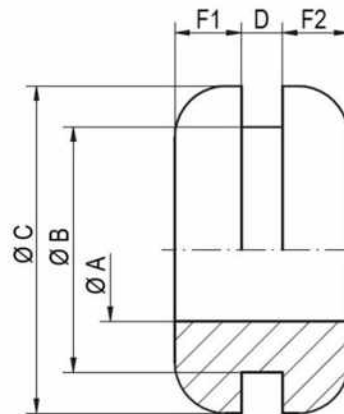

61713520	DATA SHEET	
Valid from: 03.07.2018	SKINDICHT® LA	

The protection sleeve SKINDICHT® LA provides cables with effective protection against damage caused by sharp or angular housing walls. Easy installation: Simply push the protective sleeve into the hole until the groove engages.

Technical features:

Material CR
 Temperature range -30 °C up to +90 °C
 Colour Black

Norm references:

For more information please see our current catalogue.

Article designation	Ø A [mm]	Ø B [mm]	Ø C [mm]	D [mm]	F1 [mm]	F2 [mm]	Article No.
LA 3	3	7	10	2	1,5	3	61713520
LA 4	4	8	11	2	2	2	61713530
LA 5	5	7	11	2	2,75	2,75	61713540
LA 6	6	9	14	2	3	3	61713550
LA 7	7	12	16	2	3,25	3,25	61713560
LA 8	8	11	15	2	3,5	3,5	61713570
LA 9	9	11	16	2	2,75	2,75	61713580
LA 11	11	14	19	2	3	3	61713590
LA 12	12	18	25	2	2,5	2,5	61713600