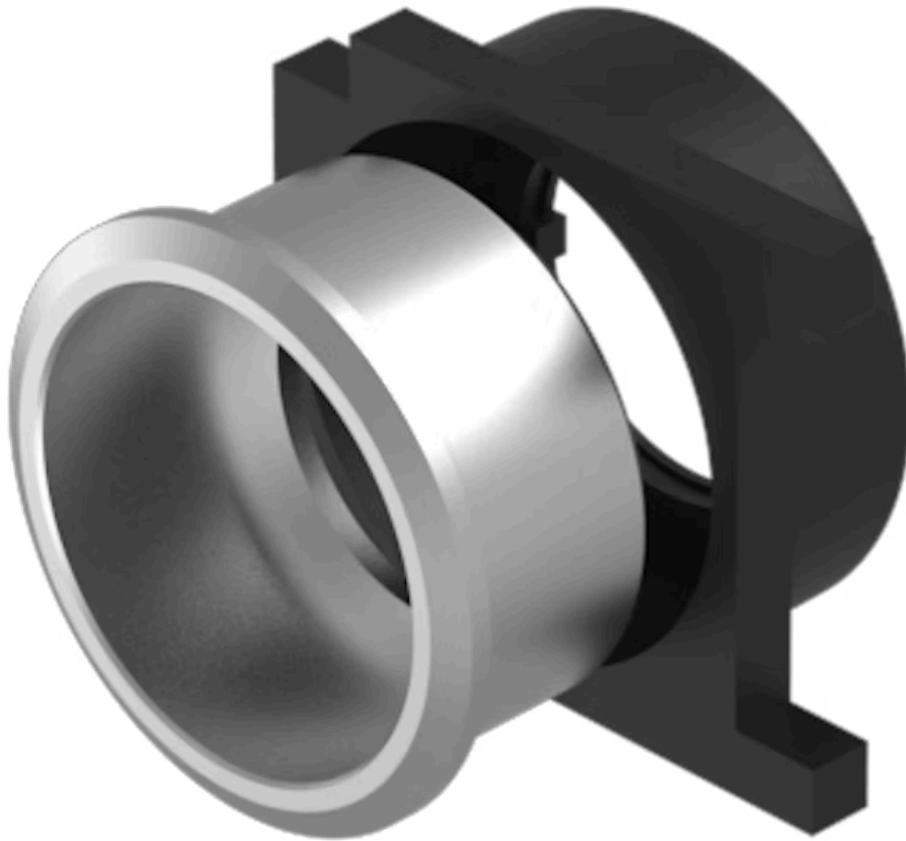

Front bezel set

61-9933.0

<https://eao.com/p/61-9933.0>

Your product:

61-9933.0 Front bezel set

FRONT

Front dimension:	Ø 25 mm
Front form:	round
Front bezel colour:	Nature
Front bezel material:	Aluminium

MOUNTING

Mounting cut-out:	Ø 22.5 mm
--------------------------	-----------

MECHANICAL CHARACTERISTIC

Weight:	0.006 kg
----------------	----------

OTHER

Short Description:	Front bezel set, Ø 25 mm, Ø 19,7 mm, Nature, Aluminium
---------------------------	--

Dimension:	Ø 25 mm
-------------------	---------

Internal size:	Ø 19,7 mm
-----------------------	-----------

Hints:	The colour of anodised aluminium parts can vary due to technical production reasons
---------------	---