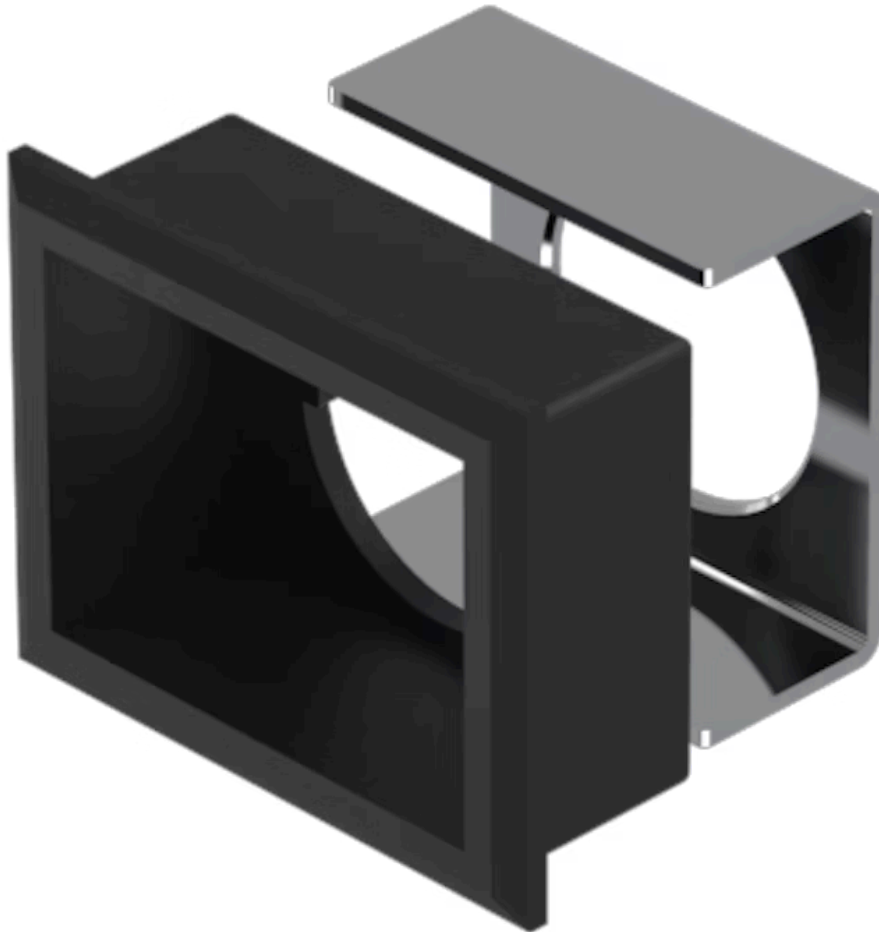

Front bezel set

61-9931.0

<https://eao.com/p/61-9931.0>

Your product:

61-9931.0 Front bezel set

FRONT

Front dimension:	30 mm x 24 mm
Front form:	rectangular
Front bezel colour:	Black
Front bezel material:	Plastic, according to UL 94 V0

MOUNTING

Mounting cut-out:	27 mm x 21 mm
--------------------------	---------------

MECHANICAL CHARACTERISTIC

Weight:	0.008 kg
----------------	----------

OTHER

Dimension: 30 mm x 24 mm

Internal size: 24 mm x 18 mm

Short Description: Front bezel set, 30 mm x 24 mm, 24 mm x 18 mm, Black, Plastic, according to UL 94 V0

Mounting cut-outs: