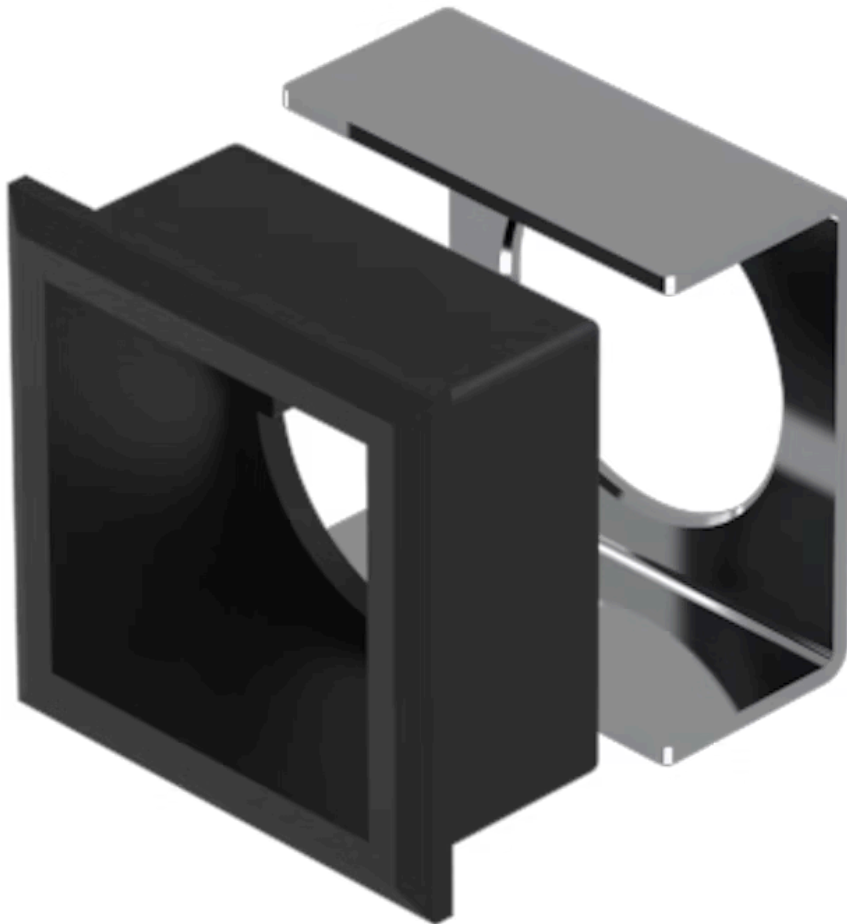

Front bezel set

61-9930.0

<https://eao.com/p/61-9930.0>

Your product:

61-9930.0 Front bezel set

FRONT

Front dimension:	24 mm x 24 mm
Front form:	square
Front bezel colour:	Black
Front bezel material:	Plastic, according to UL 94 V0

MOUNTING

Mounting cut-out:	21 mm x 21 mm
--------------------------	---------------

MECHANICAL CHARACTERISTIC

Weight:	0.008 kg
----------------	----------

OTHER

Dimension:	24 mm x 24 mm
Internal size:	18 mm x 18 mm
Short Description:	Front bezel set, 24 mm x 24 mm, 18 mm x 18 mm, Black, Plastic, according to UL 94 V0
Mounting cut-outs:	