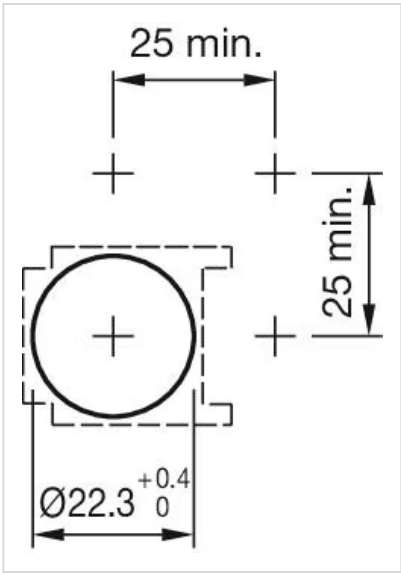

Design: flush

Mounting cut-out: Ø 22.5 mm

MECHANICAL CHARACTERISTIC

Weight: 0.006 kg

OTHER

Dimension: Ø 25 mm

Material: Plastic

Optics: transparent

Titel Accessory: Protection cover

Short Description: Protection cover, Ø 25 mm, Ø 22.5 mm, Plastic, transparent, Colourless

Mounting cut-outs:

Dimension drawings: