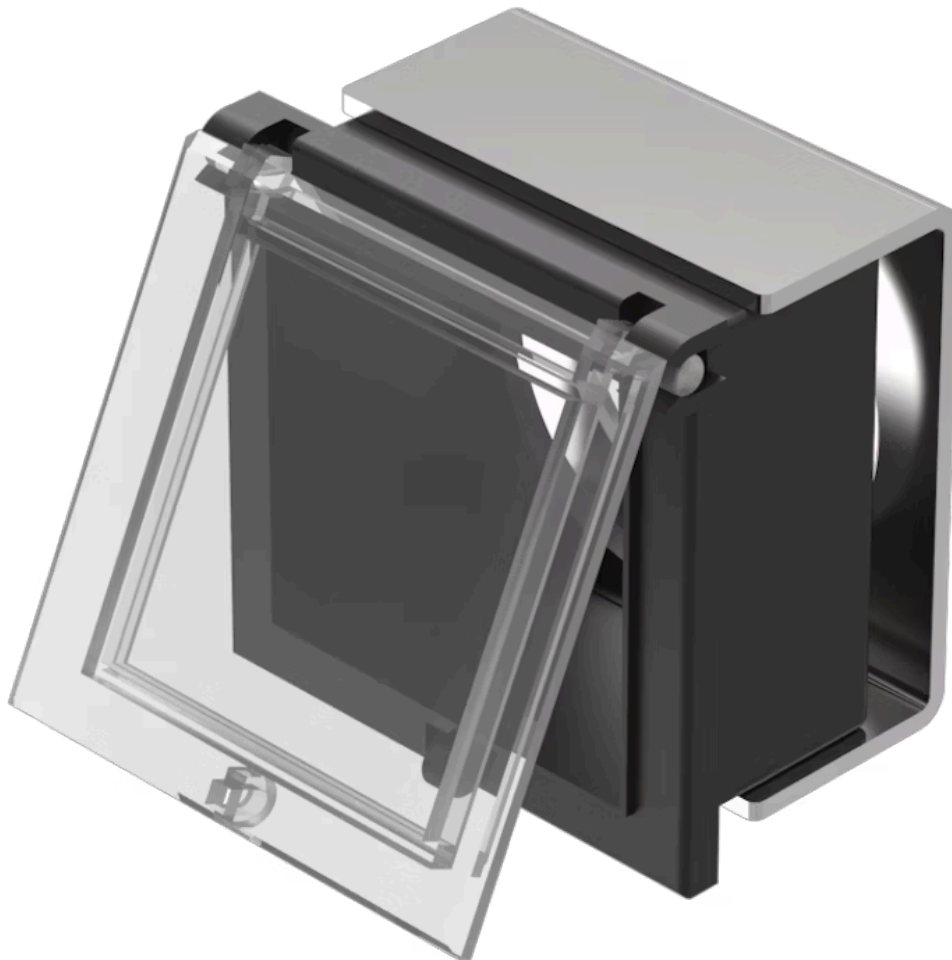

Protection cover

61-9921.0

<https://eao.com/p/61-9921.0>

Your product:

61-9921.0 Protection cover

FRONT

Colour: Colourless

MOUNTING

Design: flush

Mounting cut-out: 21 mm x 21 mm

MECHANICAL CHARACTERISTIC

Weight: 0.006 kg

OTHER

Dimension: 24 mm x 24 mm

Material: Plastic

Optics: transparent

Titel Accessory: Protection cover

Short Description: Protection cover, 24 mm x 24 mm, 21 mm x 21 mm, Plastic, transparent, Colourless

Dimension drawings: