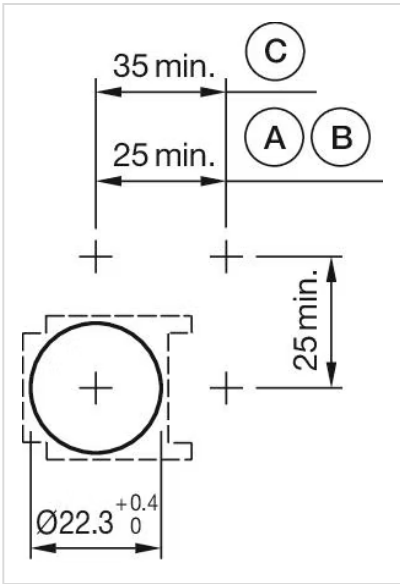

Mounting cut-out: Ø 22.5 mm

MECHANICAL CHARACTERISTIC

Weight: 0.006 kg

OTHER

Dimension: Ø 25 mm

Material: Plastic

Titel Accessory: Blind plug

Hints: Please note that bigger minimum distances are necessary, Only for mounting in round hole without D-shape (Part No. 61-9453.0)

Short Description: Blind plug, Ø 25 mm, Ø 22.5 mm, Plastic, Black

Mounting cut-outs:

Dimension drawings: