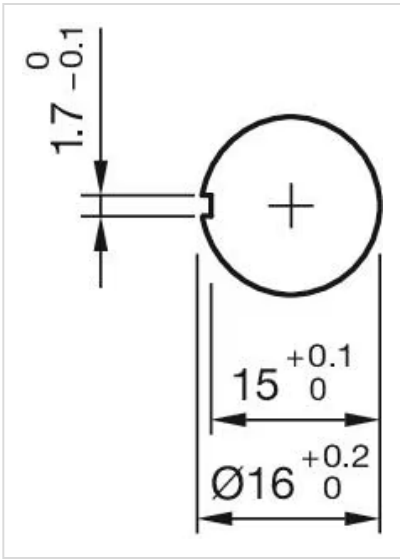

MECHANICAL CHARACTERISTIC

Weight:	0.02 kg
Switching action:	Maintained
Tightening torque:	Max. 0.5 Nm

OTHER

Marking:	Arrows
Housing colour:	Yellow
Housing material:	Plastic
Short Description:	Actuator, mushroom-head, non illuminative, Red, Plastic, opaque, Maintained

Wiring diagrams:

Mounting cut-outs:

Dimension drawings: