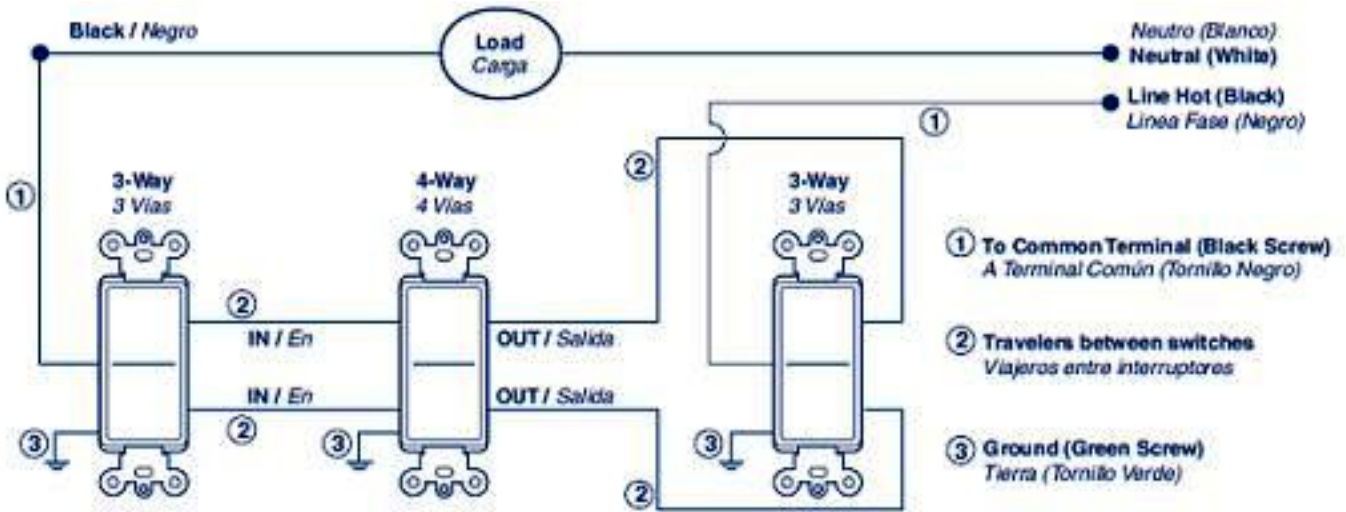

Max. Amperage: 12 Amp

Standards and Certifications: UL/CSA

Strap Material: Steel

Termination: Quickwire Push-In & Side

Voltage: 120/277 VAC

Warranty: 2 Year Limited

Color: White

UPC Code: 078477882672

Country Of Origin: Mexico

Dimensional Diagram

SPECIFICATION SUBMITTAL

JOB NAME: <input type="text"/>	CATALOG NUMBERS: <input type="text"/>
JOB NUMBER: <input type="text"/>	<input type="text"/>

Leviton Manufacturing Co., Inc.