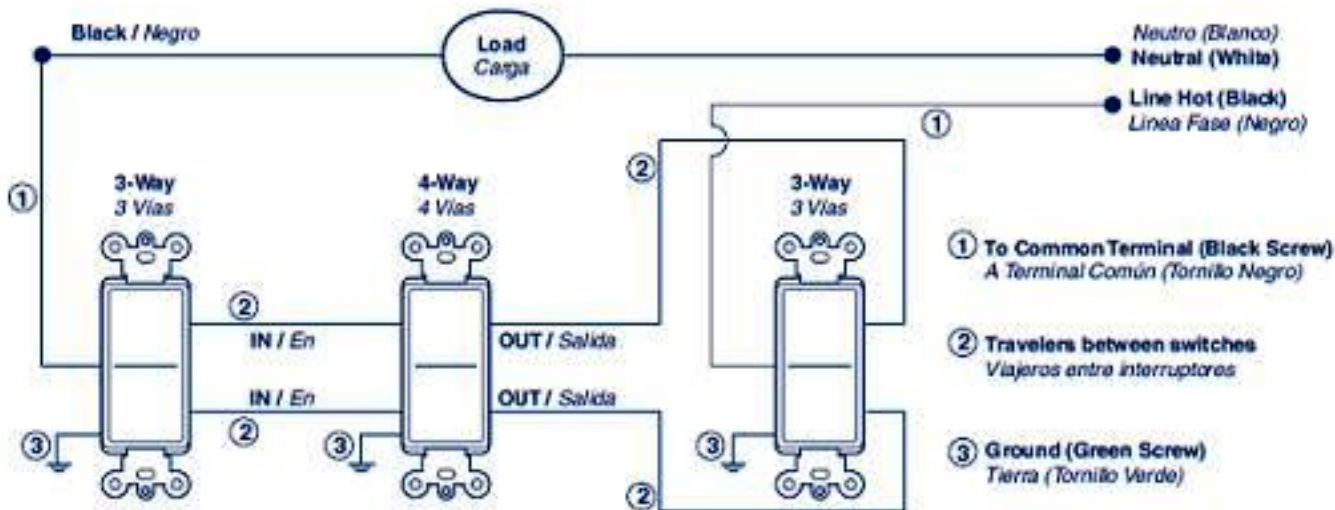

5604-2E

15 Amp, 120/277 Volt, Decora Rocker 4-Way AC Quiet Switch, Residential Grade, Grounding, Quickwire Push-In & Side Wired - Black

Color:  Black

UPC Code: 078477882771

Country Of Origin: Mexico

Featuring a look and feel that qualify them as modern classics, Decora Designer Rocker Switches add so much at a modest cost that no home should be without them. Their sleek simplicity and smooth, quiet operation stem from quality materials fitted to tight tolerances and finished with great care, ensuring years of trouble-free service. Easy to wire, they work with tungsten, fluorescent and resistive loads. Legendary Decora® Designer Rocker Switches come in a variety of colors to harmonize with any décor. Their sturdy construction and dependable performance are everything you'd expect from the pre-eminent switch maker.

Max. Amperage: 12 Amp

Standards and Certifications: UL/CSA

Strap Material: Steel

Termination: Quickwire Push-In & Side

Voltage: 120/277 VAC

Warranty: 2 Year Limited

Dimensional Diagram

SPECIFICATION SUBMITTAL