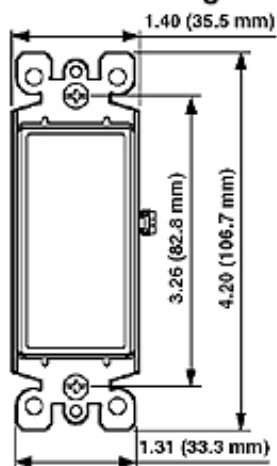

Max. Amperage: 12 Amp

Standards and Certifications: UL/CSA

Strap Material: Steel

Termination: Quickwire Push-In & Side

Voltage: 120/277 VAC

Warranty: 2 Year Limited

Dimensional Diagram

SPECIFICATION SUBMITTAL