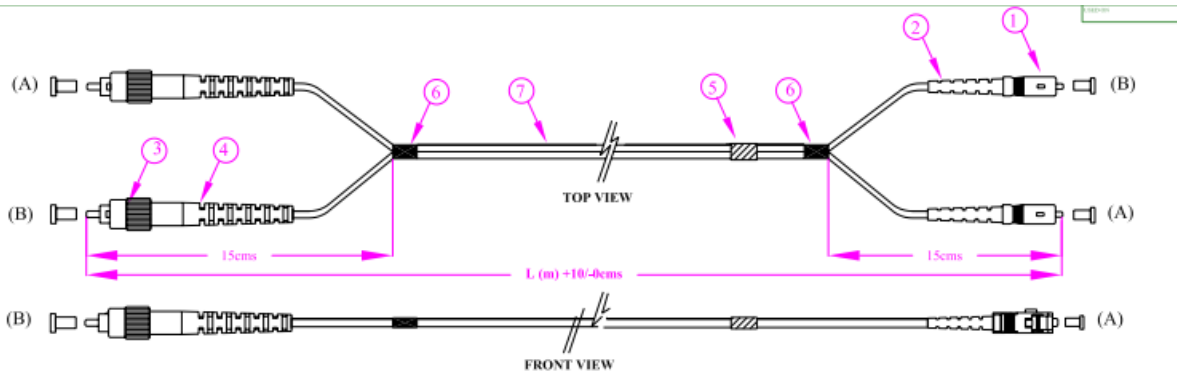

Professionally approved products.

Datasheet Fibre Optic Cable Assembly

RS Stock number 536-8323

Dimensions:

No.	Description	Ea
1	SC Connector	2
2	SC Boots	2
3	FC Connector	2
4	FC Boots	2
5	Identification Label	1
6	2.8mm Duplex Cable	1
7	Black Tape	2

Specification

Connector: SC Clips shall be mounted to the connector to make it duplex

Optical Performance: (IEC 61300-3-4)

Multimode: (@ 130mm)

Max.IL-0.30dB Typical: 0.20dB

Single mode: (@1310mm and or 1550mm)

Max. IL – 0.30dB Typical: 0.20dB

Return Loss: >50dB

RoHS Compliant

Coiling Diameter: Greater than 200mm