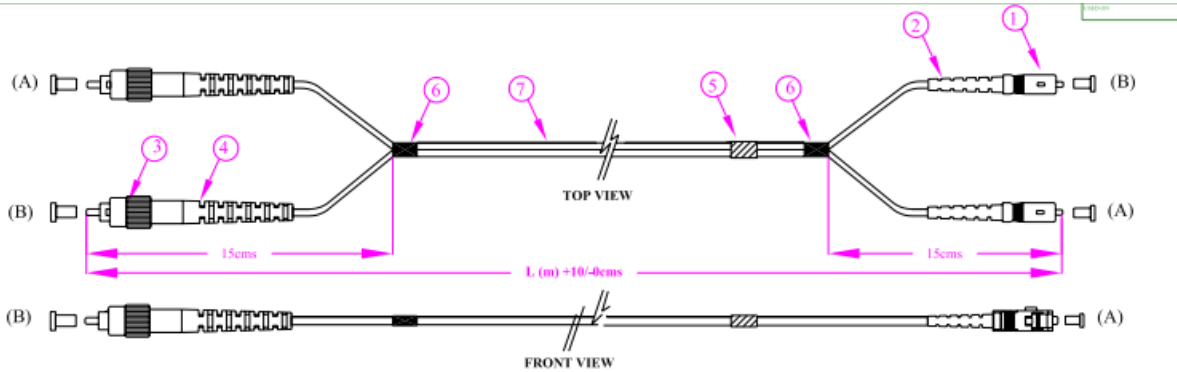

Professionally approved products.

Datasheet

Fibre Optic Cable Assembly

RS Stock number 536-8317

Dimensions:

No.	Description	Ea
1	SC Connector	2
2	SC Boots	2
3	FC Connector	2
4	FC Boots	2
5	Identification Label	1
6	2.8mm Duplex Cable	1
7	Black Tape	2

Specification

Connector: SC Clips shall be mounted to the connector to make it duplex

Optical Performance: (IEC 61300-3-4)

Multimode: (@ 130mm)

Max.IL-0.30dB Typical: 0.20dB

Single mode: (@1310mm and or 1550mm)

Max. IL – 0.30dB Typical: 0.20dB

Return Loss: >50dB

RoHS Compliant

Coiling Diameter: Greater than 200mm