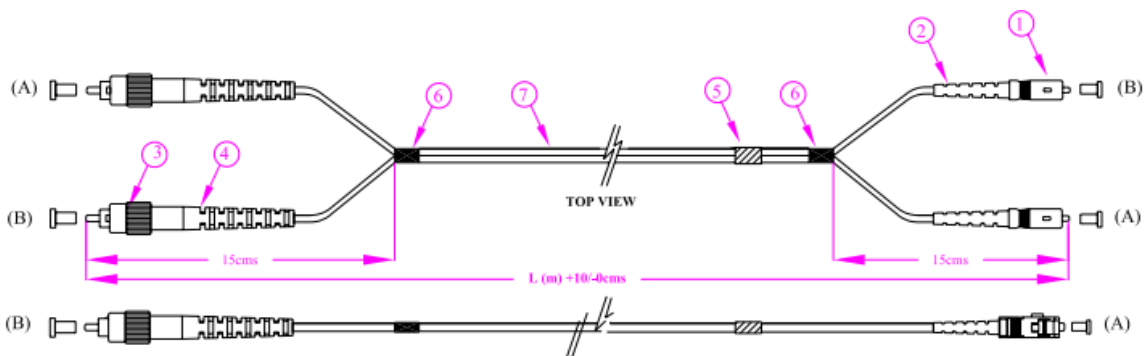

Professionally approved products.

Datasheet Fibre Optic Cable Assembly

RS Stock number 536-8137

Dimensions: (mm)

No.	Description	Ea
1	SC Connector	2
2	SC Boot	2
3	FC Connector	2
4	FC Boot	2
5	Identification Label	1
6	2.8mm Simplex Cable	1
7	Black Tape	2

Specification

Optical Performance: (IEC 61300-3-4)
 Multimode: (@1300nm)
 Max. IL – 0.30dB Typical: 0.20dB
 Singlemode: (@1310nm and/ or 1550nm)
 Max. IL – 0.30dB Typical 0.20dB
 Return Loss: > 50dB

RoHS Compliant

Coiling Diameter of the Patchcord shall be greater than 200mm