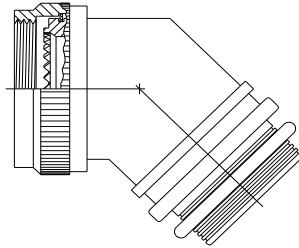

T-FIT ADAPTER AND MOLDED PARTS BOOT KITS

KIT COMPONENTS:

A standard kit shall contain 1 piece each: Adapter, Boot, SolderShield Splice, Atum tubing (Kit description ends in "A" only)

1. ADAPTER (STRAIGHT, 45 OR 95 DEGREE)

STRAIGHT ADAPTER

45° ADAPTER

90° ADAPTER

2. MOLDED PARTS BOOT

3. SolderShield SPLICE

4. ATUM TUBING (KIT DESCRIPTIONS END WITH LETTER "A" ONLY)

		TITLE: T-FIT Adapter and Molded Parts Boot Kits	
		DOCUMENT NO: T-FIT-2-12X	
TOLERANCES: N/A	ANGLES: N/A		
SCALE: N/A	CAGE CODE: 06090	REVISION: AM	REVISION DATE: October 11, 2016
PREPARED: YUNGUYEN		ECO NO.: ECO-16-014640	
Tyco Electronics reserves the right to amend this drawing at any time. Users should evaluate the suitability of the product for their application.			