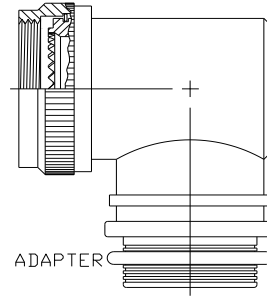

T-FIT ADAPTER AND MOLDED PARTS BOOT KITS

KIT COMPONENTS:

A standard kit shall contain 1 piece each: Adapter, Boot, SolderShield Splice, Atum tubing (Kit description ends in "A" only)

1. ADAPTER (STRAIGHT, 45 OR 95 DEGREE)

STRAIGHT ADAPTER

45° ADAPTER

90° ADAPTER

2. MOLDED PARTS BOOT

3. SolderShield SPLICE

4. ATUM TUBING (KIT DESCRIPTIONS END WITH LETTER "A" ONLY)

		TITLE: T-FIT Adapter and Molded Parts Boot Kits	
		DOCUMENT NO: T-FIT-2-12X	
TOLERANCES: N/A	ANGLES: N/A		
SCALE: N/A	CAGE CODE: 06090	REVISION: AM	REVISION DATE: October 11, 2016
PREPARED: YUNGUYEN		ECO NO.: ECO-16-014640	
Tyco Electronics reserves the right to amend this drawing at any time. Users should evaluate the suitability of the product for their application.			