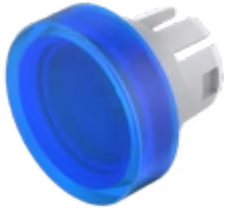

Lens

51-
933.6

<https://eao.com/p/51-933.6>

Your product:

51-933.6 Lens

FRONT

Front form: round

OPERATING-/INDICATION PART

Lens shape: flush

Lens material: Plastic

Lens optics: transparent

Lens colour: Blue

Lens illumination: illuminative

MECHANICAL CHARACTERISTIC

Weight: 0.001 kg

OTHER

Dimension: Ø 15.8 mm

Short Description: Lens, Ø 15.8 mm, illuminative, Blue, flush, Plastic