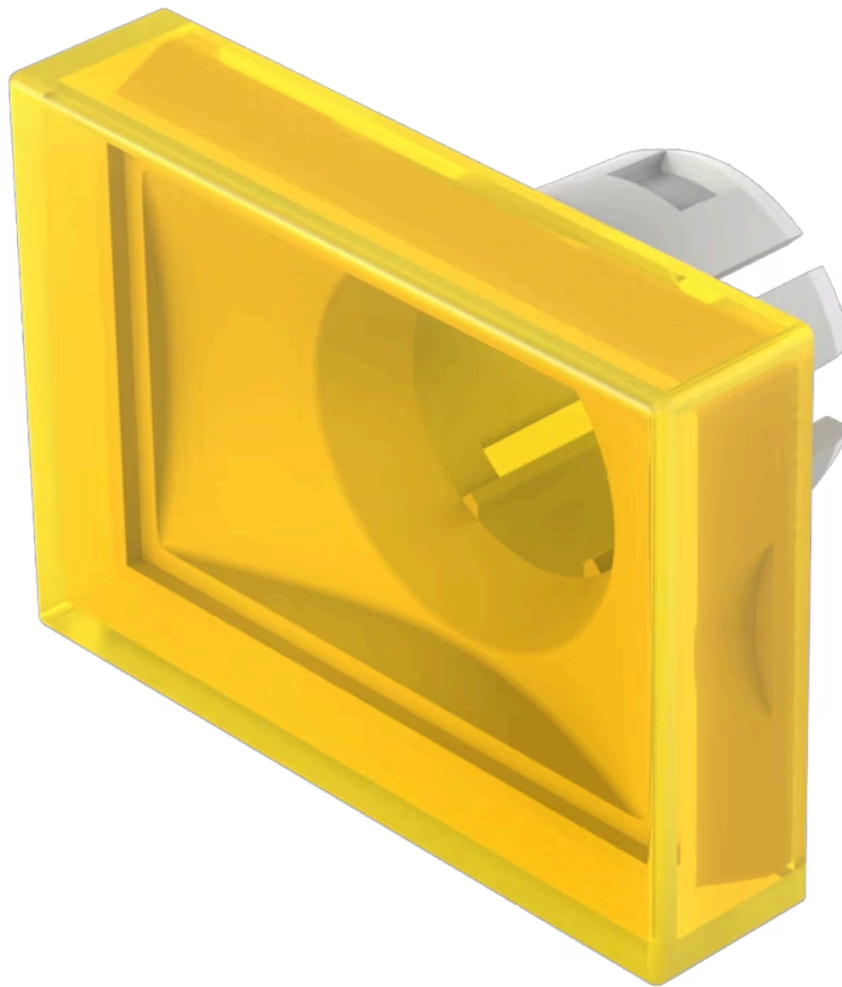

Lens

51-
903.4

<https://eao.com/p/51-903.4>

Your product:

51-903.4 Lens

FRONT

Front form: rectangular

OPERATING-/INDICATION PART

Lens colour: Yellow

Lens illumination: illuminative

Lens shape: flush

Lens optics: transparent

Lens material: Plastic

MECHANICAL CHARACTERISTIC

Weight: 0.001 kg

OTHER

Dimension: 21.5 mm x 15.3 mm

Short Description: Lens, 21.5 mm x 15.3 mm, illuminative, Yellow, flush, Plastic