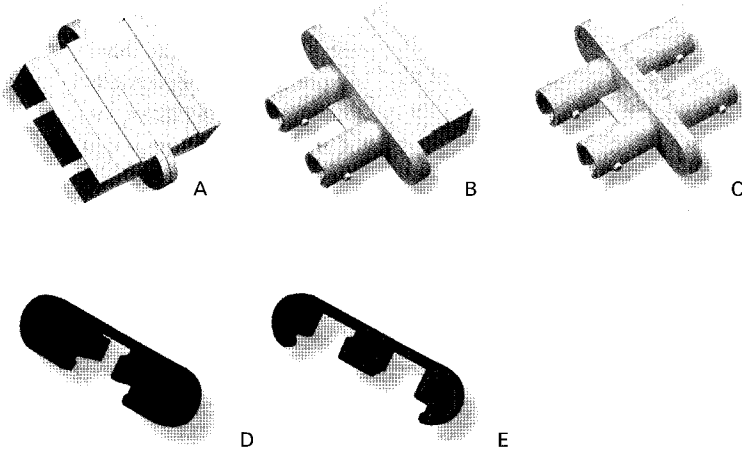

HIDEAWAY and HIDEOUT Outlet Accessories

Product Facts

- ⋮ Each listed part fits in a bottom slot of HIDEAWAY or HIDEOUT outlets
- ⋮ Duplex optical fiber couplers are suitable for use with multimode connectors
- ⋮ 1-Port MT-RJ Parallel Dress Clip holds one MT-RJ Outlet Jack (sold separately, see page 176)
- ⋮ 2-Port MT-RJ Parallel Dress Clip holds two MT-RJ Outlet Jacks (sold separately, see pages 176)
- ⋮ Other Optical Fiber Couplers available (see page 194)

4.3

OUTLETS, FACEPLATES AND ACCESSORIES

| Description | | Figure | Part Number |
|---|--------------|-----------------|-------------|
| Duplex Optical Fiber Adapters | Multimode | Duplex SC | A 504640-3 |
| | | Duplex SC to ST | B 504663-1 |
| | | Duplex ST | C 504662-1 |
| MT-RJ Parallel Dress Clips for HIDEAWAY Outlets | Package of 6 | 1-Port | D 1374206-1 |
| | Package of 3 | 2-Port | E 1374205-1 |