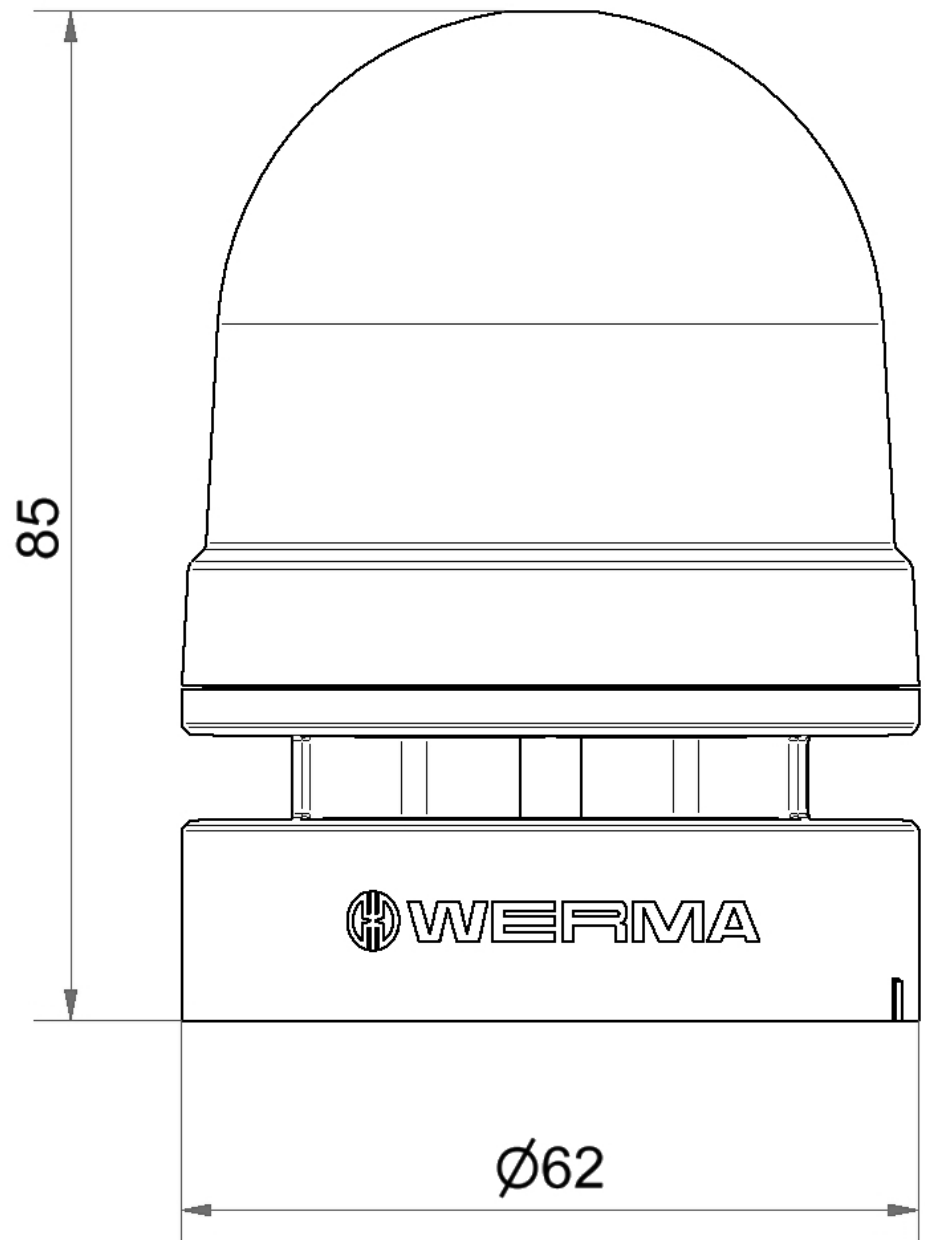

Mini / EvoSIGNAL

Mini TwinLIGHT Combi 12VAC/DC GN

Acoustic signal image	Continuous tone Pulse tone
Number of tones	2 tone
Audio frequency	4000 Hz
Acoustic service life	5,000 h minimum

DRAWING

! For additional installation and mounting information, refer to the appropriate user guide at www.werma.com. This printed copy is for information only and is subject to alteration.