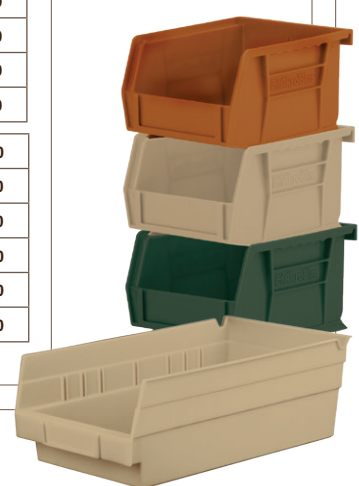

1293 South Main Street, Akron, Ohio 44301 • Tel: 800.253.2467 • Fax: 330.761.6348 • sales@akro-mils.com
In Canada: 8028 Torbram Road, Brampton, Ontario L6T 3T2 • Tel: 877.877.9680 • Fax: 905.791.4084 • sales@akro-milscanada.com
Visit our website: www.akro-mils.com or www.akro-mils.com/Canada.aspx