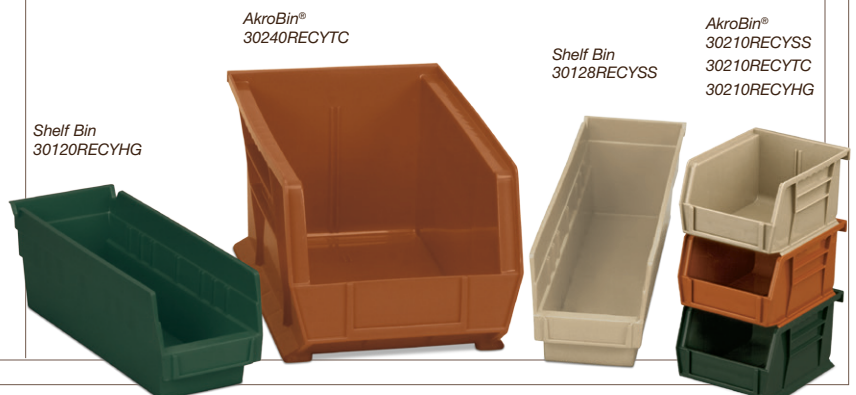

Introducing

Eco-Conscious Storage & Organization To Boost Productivity, Reduce Waste!

100% Recycled Bins! Feeling the need to “Go Green”? Akro-Mils introduces the EarthSaver® Series – AkroBins® and Shelf Bins made from 100% recycled plastic. The EarthSaver Series offers an eco-friendly choice in storage and organization products!

EarthSaver Shelf Bins

Perfect For:

- Manufacturing
- Healthcare
- Assembly
- Retail
- Distribution
- Supply Rooms
- Much More!

- The same great Akro-Mils products — now made from 100% recycled material
- Three color options — Hunter Green, Sandstone and Terra Cotta
- Optional width and length dividers keep items neatly separated
- Make a positive impact on the environment

EarthSaver AkroBin® (top left) reinforced side ribs add strength

EarthSaver Shelf Bin (top right) shown using built-in rear hanglock for easy tilt-out access

EarthSaver AkroBin®(above) on Rail Hanging System