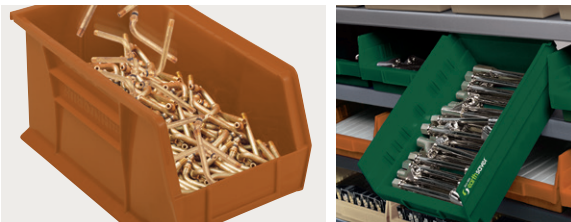

Introducing

Eco-Conscious Storage & Organization To Boost Productivity, Reduce Waste!

100% Recycled Bins! Feeling the need to “Go Green”? Akro-Mils introduces the EarthSaver® Series – AkroBins® and Shelf Bins made from 100% recycled plastic. The EarthSaver Series offers an eco-friendly choice in storage and organization products!

EarthSaver Shelf Bins

Perfect For:

- Manufacturing
- Healthcare
- Assembly
- Retail
- Distribution
- Supply Rooms
- Much More!

- The same great Akro-Mils products — now made from 100% recycled material
- Three color options — Hunter Green, Sandstone and Terra Cotta
- Optional width and length dividers keep items neatly separated
- Make a positive impact on the environment

EarthSaver AkroBin® (top left) reinforced side ribs add strength

EarthSaver Shelf Bin (top right) shown using built-in rear hanglock for easy tilt-out access

EarthSaver AkroBin®(above) on Rail Hanging System