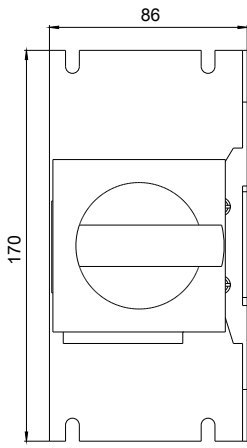

Installation/ mounting/ dimensions		
Mounting position		any
Mounting type		screw fixing
Width	mm	75
Height	mm	75
Depth	mm	78

<b>Length</b>	mm	300
<b>Diameter</b>	mm	40
<b>Required spacing for grounded parts</b>		
• forwards	mm	0
• Backwards	mm	0
• upwards	mm	0
• at the side	mm	0
• downwards	mm	0

**Image database (product images, 2D dimension drawings, 3D models, device circuit diagrams, EPLAN macros, ...)**

[http://www.automation.siemens.com/bilddb/cax\\_de.aspx?mlfb=3RV2936-2B&lang=en](http://www.automation.siemens.com/bilddb/cax_de.aspx?mlfb=3RV2936-2B&lang=en)