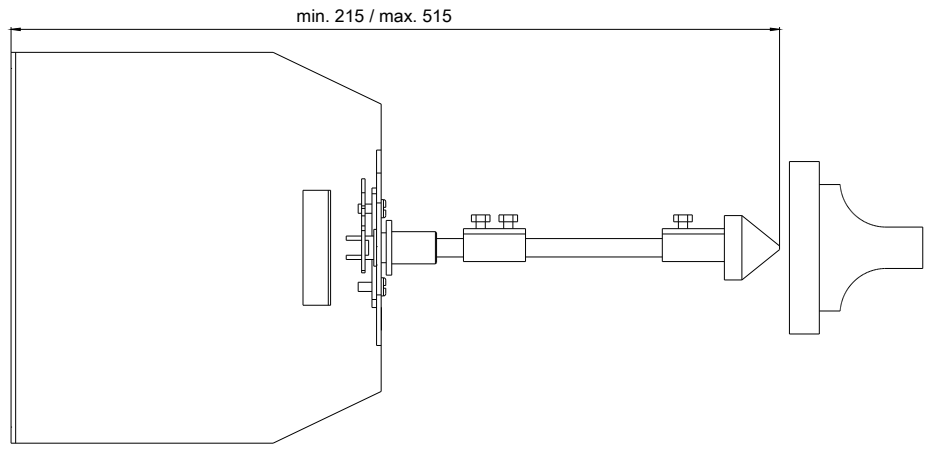

04/09/2020