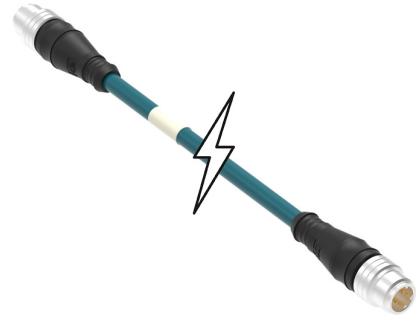

Part Number : [1300480090](#)

Product Description : Micro-Change (M12) Double-Ended Cordset, 4 Poles, D-Coded, Male (Straight) to Male (Straight), 24 AWG, PVC Cable, 5.0m (16.40') Length

Series Number : 130048

Status : Active

Product Category : Circular Industrial Cordsets

Engineering Number : E11A06003M050

Documents & Resources

Drawings

[1300480090_sd.pdf](#)

Product Environment Compliance

Compliance

GADSL/IMDS	Not Relevant
China RoHS	
EU ELV	Not Relevant
Low-Halogen Status	Not Low-Halogen per IEC 61249-2-21
REACH SVHC	Contains Lead; bis(2-ethylhexyl) tetrabromophthalate covering any of the individual isomers and/or combinations thereof per D(2024)6225-DC (07 Nov 2024)
EU RoHS	Compliant with Exemption 6(c) per EU 2015/863

Multiple Part Product Compliance Statements

- Eu RoHS
- REACH SVHC
- Low-Halogen

Multiple Part Industry Compliance Documents

- IPC 1752A Class C