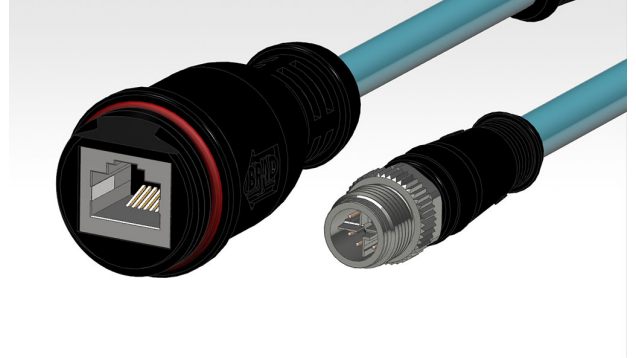

Part Number : [1203411101](#)

Product Description : Micro-Change (M12) to Standard RJ-45 Double-Ended Cordset, 8 Poles, X-Coded, Male (Straight) to Female RJ-45 (Straight), 26 AWG, Green Teal Shielded TPE Cable, 0.50m (1.64') Length

Series Number : 120341

Status : Active

Product Category : Circular Industrial Cordsets

Engineering Number : E52E03021M005

Documents & Resources

Drawings

[1203411101_sd.pdf](#)

Product Environment Compliance

Compliance

GADSL/IMDS	Not Relevant
China RoHS	
EU ELV	Not Relevant
Low-Halogen Status	Not Reviewed per IEC 61249-2-21
REACH SVHC	Not Reviewed per D(2024)6225-DC (07 Nov 2024)
EU RoHS	Compliant with Exemption 6(c) per EU 2015/863

Multiple Part Product Compliance Statements

- Eu RoHS
- REACH SVHC
- Low-Halogen

Multiple Part Industry Compliance Documents

- IPC 1752A Class C
- IPC 1752A Class D
- Molex Product Compliance Declaration
- IEC-62474