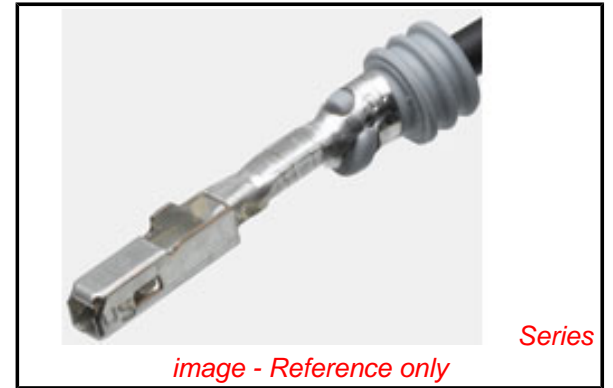

PLEASE CHECK WWW.MOLEX.COM FOR LATEST PART INFORMATION

Part Number: [34081-3003](#)
Status: **Active**
Overview: [MX150™ Sealed Connector System](#)
Description: [MX150™ Female Cable Seal Terminal, Gold](#)

Documents:

[Drawing \(PDF\)](#) [RoHS Certificate of Compliance \(PDF\)](#)

General

Product Family	Crimp Terminals
Series	34081
Application	Power
Comments	Left Reel Payoff, Cable Seal
Crimp Quality Equipment	Yes
Overview	MX150™ Sealed Connector System
Product Name	MX150™
UPC	822350084475

Physical

Gender	Female
Material - Metal	High Performance Alloy (HPA)
Material - Plating Mating	Gold
Material - Plating Termination	Tin
Net Weight	0.367/g
Packaging Type	Reel
Plating min - Mating	0.762µm
Plating min - Termination	2.540µm
Termination Interface: Style	Crimp or Compression
Wire Insulation Diameter	2.60mm max.
Wire Size AWG	14, 16
Wire Size mm²	1.5

Electrical

Current - Maximum per Contact	22A
Voltage - Maximum	250V

Material Info

Reference - Drawing Numbers

Sales Drawing	SD-34083-002
---------------	--------------

EU RoHS

**ELV and RoHS
Compliant**

REACH SVHC