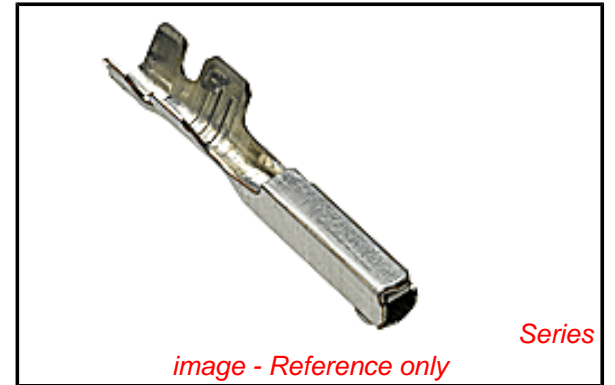

PLEASE CHECK WWW.MOLEX.COM FOR LATEST PART INFORMATION

Part Number: [33468-0001](#)
Status: **Active**
Overview: MX64 Sealed Single Row Connectors
Description: 2.54mm Pitch MX64™ Terminal, Tin (Sn) Plating, 22 AWG, Right Reel Payoff, Also used with MX123™ Female Receptacle Housing

Documents:

[Drawing (PDF)](#) [RoHS Certificate of Compliance (PDF)](#)
[Application Specification AS-33468-001 (PDF)](#)

General

Product Family	Crimp Terminals
Series	33468
Application	Power
Comments	Right Reel Payoff
Crimp Quality Equipment	Yes
Overview	MX64 Sealed Single Row Connectors
Product Name	MX123, MX64™
UPC	822348038015

Physical

Gender	Female
Material - Metal	Copper
Material - Plating Mating	Tin
Material - Plating Termination	Tin
Net Weight	0.220/g
Packaging Type	Reel
Plating min - Mating	2.540µm
Plating min - Termination	1.905µm
Termination Interface: Style	Crimp or Compression
Wire Insulation Diameter	1.50-2.06mm
Wire Size AWG	22
Wire Size mm²	N/A

Material Info

Reference - Drawing Numbers

Application Specification	AS-33468-001
Sales Drawing	SD-33468-001

EU RoHS

ELV and RoHS Compliant
REACH SVHC Contains SVHC: No
Low-Halogen Status Low-Halogen

China RoHS

Need more information on product environmental compliance?

Email productcompliance@molex.com
For a multiple part number RoHS Certificate of Compliance, [click here](#)

Please visit the [Contact Us](#) section for any non-product compliance questions.

Search Parts in this Series

[33468Series](#)

Use With

MX64™ Sealed Single Row Crimp Housing [31403](#) , MX123™ Female Receptacle Housing [34566](#) , [34576](#)

Application Tooling | FAQ

Tooling specifications and manuals are found by selecting the products below. Crimp Height Specifications are then contained in the Application Tooling Specification document.

Global

Description	Product #
Manual Extraction Tool	0638131400
Hand Crimp Tool	0638114200